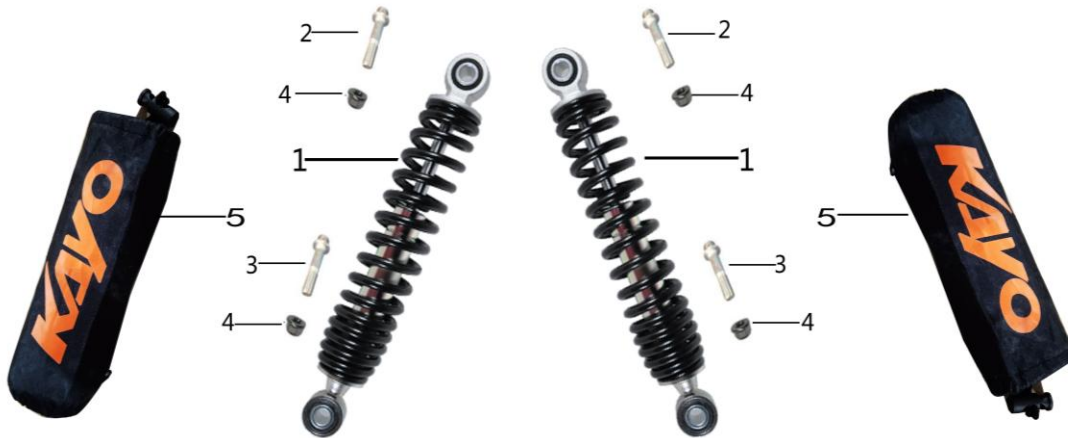

eA70 Parts Catalog

Handlebar Assy

No.	Code	Model	Name	Qty.
1	602006-0022		BAR GRIP	2
2	313001-0017	AY70-B	MULTI-FUNCTIONAL SWITCH	1
3	602001-0020	AY70-B	STEEL HANDLE BAR	1
4	602017-0001	ATV	HANDLEBAR FOAM	1
5	313003-0020		STOP SWITCH	1
5	313003-0021		STOP SWITCH	1
6	906003-0002		PLASTIC BELT	2
7	602011-0015		ACCELERATOR	1
7	602011-0015-02		ACCELERATOR	1

Rear Brake Assy

No.	Code	Model	Name	Qty.
1	405000-0127	eA70	REAR BRAKE ASSY.	1
1	405000-0127-02		REAR BRAKE ASSY.L=1300	1
1	405000-0127-03		REAR BRAKE ASSY.L=1300	1
1-1	404002-0015	AY110	BRAKE LEVER-L	1
1-2	405008-0007	AT110	REAR BRAKE PAD	1
1-3	405009-0019	AU110	REAR BRAKE BRACKET	1
2	903019-0013-02	ATV	FLANGE BOLT M8*20	2
2	903019-0013-06	ATV	FLANGE BOLT M8*20	2
3	316005-0020		PLUG-IN COMPONENT	1

Front Shock Assy

No.	Code	Model	Name	Qty.
1	501000-0085	AY70-2	FRONT FORK	2
2	903018-0033	ATV	BOLT M10*45*1.25	2
2	903018-0033-02	ATV	BOLT M10*45*1.25	2
3	903018-0032		BOLT M10*40*1.25	2
3	903018-0032-06	ATV	BOLT M10*40*1.25	2
4	903007-0006		NUT M10*1.25	4
4	903007-0006-02		NUT M10*1.25	4
5	501004-0005		SHOCK SHEATH 60*210	2