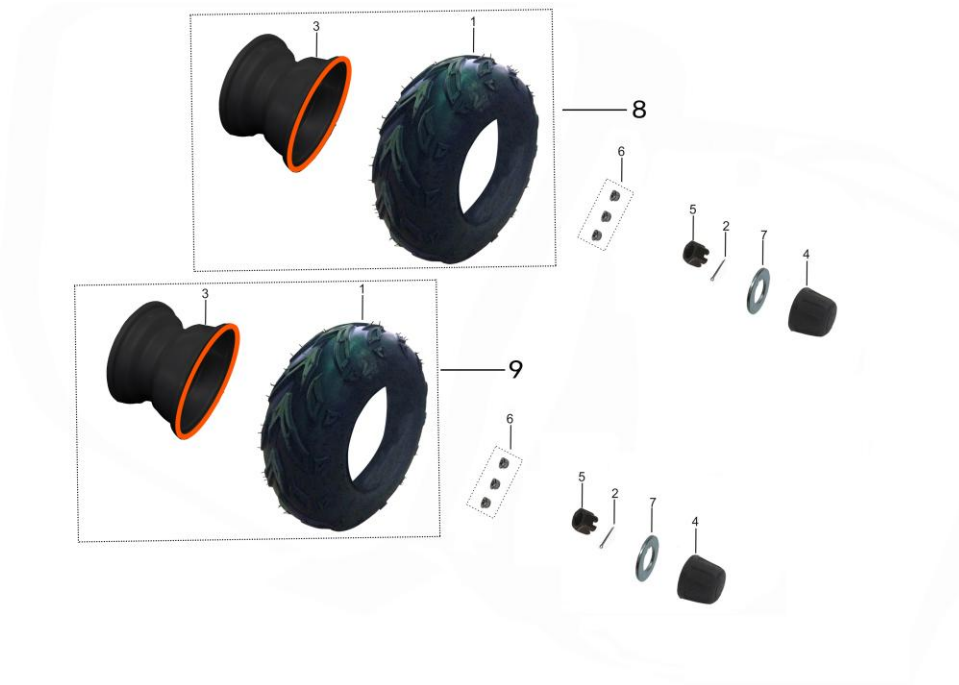

Rear Wheel Assy

No.	Code	Model	Name	Qty.
1	401006-0034	AY70-2	FRONT TYRE	2
2	904002-0006-02	ATV	COTTER PIN 4*28	2
2	904002-0006-03	ATV	COTTER PIN 4*28	2
3	401000-0088	AY70-B	FRONT RIM	2
4	401011-0001	AY70	HUB COVER	2
5	903008-0030	ATV	NUT M16*1.5	2
5	903008-0030-02	ATV	NUT M16*1.5	2
6	903007-0004-02	ATV	NUT M8	6
6	903007-0005	ATV	NUT M8	6
7	903002-0014	ATV	WASHER $\Phi 17*48*3$	2
7	903002-0014-02	ATV	WASHER $\Phi 17*48*3$	2
8	C90004-0093	AY70-B	FRONT/REAR LEFT WHEEL ASSEMBLY	1
9	C90004-00940	AY70-B	FRONT/REAR LEFT WHEEL ASSEMBLY	1