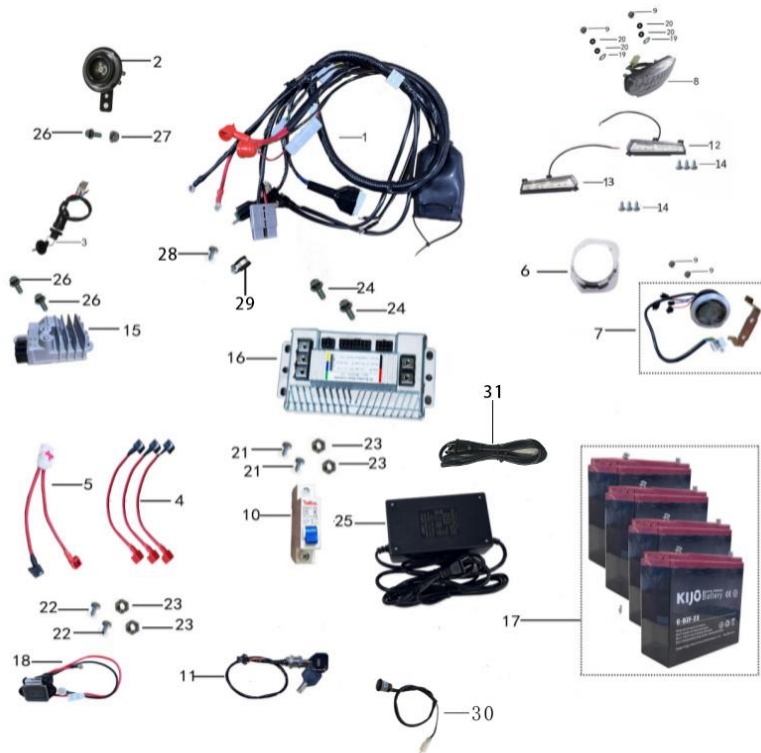

Rear Axle Assy

No.	Code	Model	Name	Qty.
1	505001-0004	AY70-2	REAR WHEEL AXLE	1
2	404011-0003	AY70-2	BRAKE DISC BASE	2
2	404011-0003-02		BRAKE DISC BASE	2
3	205001-0004	AY70	REAR SPROCKET	1
4	903019-0012-02	ATV	BOLT M8*16	8
4	903019-0012-06	ATV	BOLT M8*16	8
5	903008-0015	ATV	NUT M22*1.5*H7	4
6	402003-0023	AY70-2	REAR HUB FLANGE	2
7	903018-0030		BOLT M10*25*1.25	4
7	903018-0030-02	ATV	BOLT M10*25*1.25	4
8	903007-0006		NUT M10*1.25	4
8	903007-0006-02		NUT M10*1.25	4
9	903001-0003		SPRING WASHER $\Phi 8*13*2$	4
9	903001-0003-02	ATV	SPRING WASHER $\Phi 8*13*2$	4
10	405001-0012	AT110	REAR BRAKE DISC	1
11	908001-0008	ATV	OIL SEAL	2
12	907001-0009	ATV	BEARING	2
13	901003-0008	AY70-2	INNER TUBE	1
14	564000-0019		REAR AXLE	1
15	903001-0005		SPRING WASHER $\Phi 10.5*16*3$	2
15	903001-0005-02	ATV	SPRING WASHER $\Phi 10.5*16*3$	2
16	903002-0008		FLAT GASKET $\Phi 10*20*2$	1
16	903002-0008-06	ATV	FLAT GASKET $\Phi 10*20*2$	1
17	C90004-0102	eA70	REAR AXLE	1

Battery Box Assy

No.	Code	Model	Name	Qty.
1	908007-0061		BATTERY BOX	1
2	903008-0034		NUT M5	11
3	903013-0002		SCREW M5*20	11
3	903013-0002-02		SCREW M5*20	11
4	804019-0051		SMALL STICKER 53MM*10MM	2
5	909010-0009	TT-A	EVA 118*65*4	4
6	902001-0011	TT	BUSH Ø8.2*16*H4	8
7	909010-0011	TT	EVA 240*25*2MM	6

Electronic Assy

No.	Code	Model	Name	Qty.
1	309001-0142		MAIN CABLE	1
1	309001-0142-03	eA70	MAIN CABLE	1
1	309001-0142-04		MAIN CABLE	1
2	310001-0001		TRUMPET	1
3	314001-0003-03		ELECTRICAL LOCK	1
3	314001-0003-04		ELECTRICAL LOCK	1
4	309002-0004		BATTERY CONNECTING LINE	3
5	309002-0005		BATTERY CONNECTING LINE	1
6	308006-0021		SPEED METER COVER	1
7	311001-0025-02		SPEED METER	1
7	311001-0025-03		SPEED METER	1
8	308002-0005	AT110	REAR LIGHT	1
8	308002-0005-02		REAR LIGHT	1
9	903006-0001-02	ATV	BOLT M5	4
9	903006-0001-03	ATV	BOLT M5	4
10	313004-0001		AIR PROTECTION SWITCH	1
10	313004-0001-02		AIR PROTECTION SWITCH	1
11	313004-0010		UNLOCK KEY SWITCH	1
11	313004-0010-02		UNLOCK KEY SWITCH	1