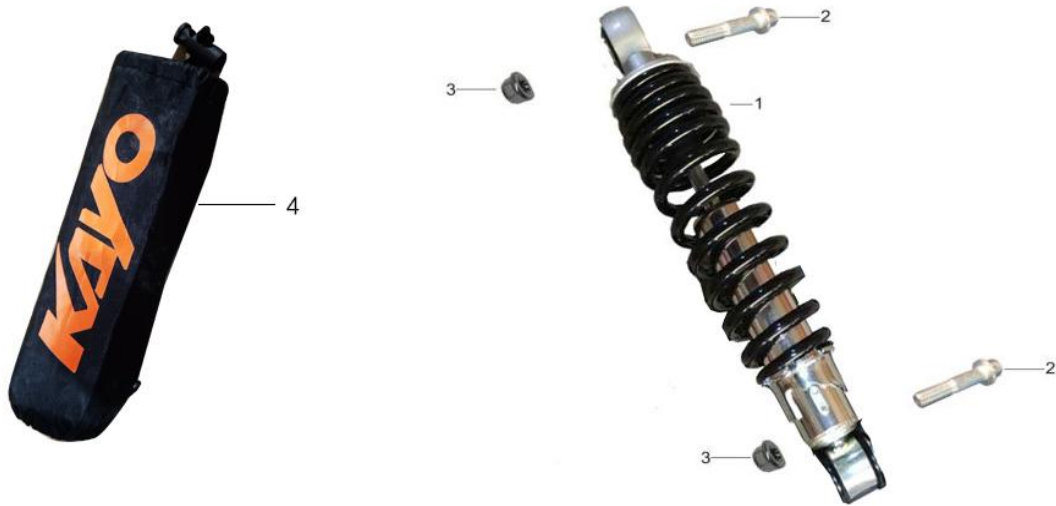

Rear Shock Assy

No.	Code	Model	Name	Qty.
1	502000-0087	AY70-B	REAR SHOCK	1
2	903018-0032		BOLT M10*40*1.25	2
2	903018-0032-06	ATV	BOLT M10*40*1.25	2
3	903007-0006		NUT M10*1.25	2
3	903007-0006-0		NUT M10*1.25	2
4	501004-0005		SHOCK ABSORBING SHEATH	1