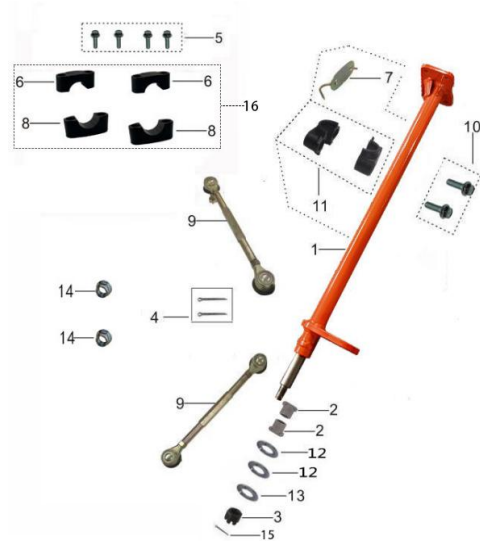

Steering Column Assy

No.	Code	Model	Name	Qty.
1	566000-0019-01	AY70-B	STEERING COLUMN	1
1	566000-0035-01		STEERING COLUMN	1
2	902002-0031	ATV	STEERING COLUMN BUSH	2
3	903008-0009	ATV	SLOTTED NUT M10*1.25	1
3	903008-0009-02	ATV	SLOTTED NUT M10*1.25	1
4	904002-0002-02	ATV	COTTER PIN 2.5*24	2
4	904002-0002-03	ATV	COTTER PIN 2.5*24	2
5	903018-0014		BOLT M8*50	4
5	903018-0014-02	ATV	BOLT M8*50	4
6	601003-0022	eA50	UPPER RAISER	2
7	568000-0001	AY70	STEERING COLUMN LOCK PLATE	1
7	568000-0001-03		STEERING COLUMN LOCK PLATE	1
8	601004-0027	eA50	LOWER RAISER	2
9	603001-0002	AY70-2	STEERING LINKAGES L=130 M10*1.25*22+M10*1.25*22	2
10	903018-0015	ATV	BOLT M8*55	2
10	903018-0015-03	ATV	BOLT M8*55	2
11	603004-0003	AY70	STEERING COLUMN RAISER H20.5*39.5	2
12	903003-0003	ATV	GASKET Φ15*21	2
13	903002-0008-02	ATV	GASKET Φ10*20*2	1
13	903002-0008-06	ATV	GASKET Φ10*20*2	1
14	903007-0006		NUT M10*1.25	2
14	903007-0006-02		NUT M10*1.25	2
15	904002-0004-02	ATV	COTTER PIN 3*20	1
15	904002-0004-03	ATV	COTTER PIN 3*20	1
15	904002-0003-04			1
16	C90004-0178	eA50	UPPER/LOWER PRESSURE BLOCK ASSEMBLY	1