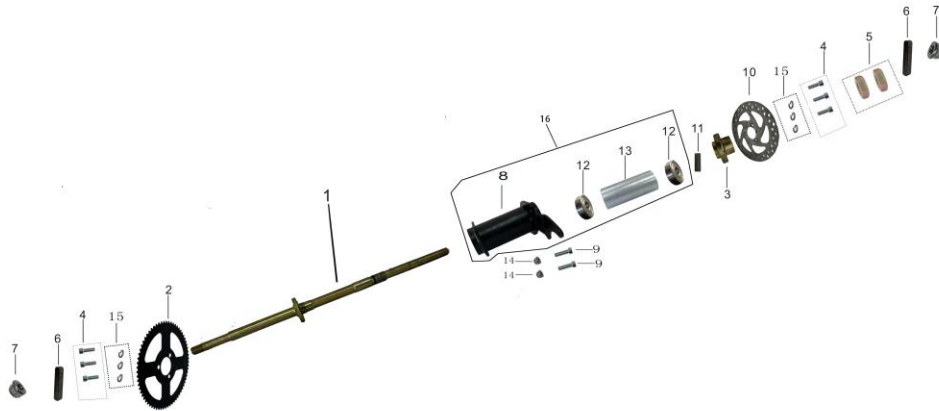

Rear Axle Assy

No.	Code	Model	Name	Qty.
1	505001-0020	eA50	REAR WHEEL AXLE	1
2	205001-0049	eA50	REAR SPROCKET	1
3	205003-0008	eA50	BRAKE DISC BASE	1
4	903013-0006		SCREW M6*16	6
4	903013-0006-06	ATV	SCREW M6*16	6
5	903005-0013	eA50	NUT M20*1.5*H10	2
6	505002-0010	eA50	REAR WHEEL AXLE FLAT KEY	2
7	903007-0010	T4	NUT M16*1.5	2
7	903007-0010-02	T4	NUT M16*1.5	2
8	564000-0025	eA50	REAR AXLE ASSY	1
9	903019-0013-02	ATV	BOLT M8*20	2
9	903019-0013-06	ATV	BOLT M8*20	2
10	405001-0024	eA50	REAR BRAKE DISC	1
11	505002-0009	eA50	REAR WHEEL AXLE FLAT KEY	1
12	907001-0033		BEARING	2
13	902001-0146	eA50	LINERΦ20.2*25*H97	1
14	903007-0004-02	ATV	NUT M8	2
14	903007-0005	ATV	NUT M8	2
15	903001-0002		GASKET Φ6	6
15	903001-0002-06	ATV	GASKET Φ6	6
16	C90004-0122		REAR AXLE ASSY	1