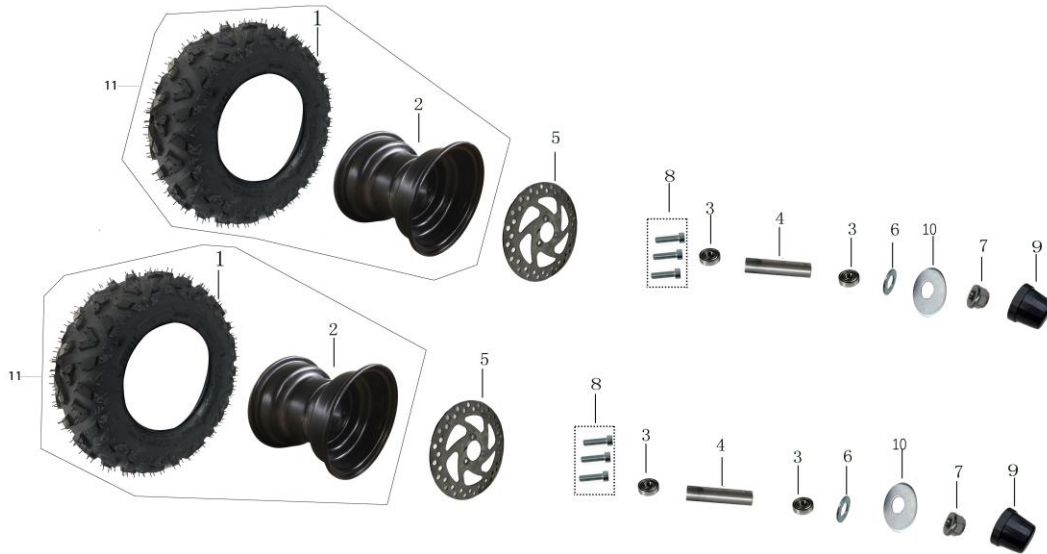

Front Wheel Assy

No.	Code	Model	Name	Qty.
1	401006-0052	eA50	TYRE	2
2	401000-0086	eA50	FRONT RIM	2
3	907001-0005		BEARING	4
4	902001-0148	eA50	LINER PIPE	2
5	404001-0025	eA50	FRONT BRAKE DISC	2
6	903002-0010		FLAT GASKET $\Phi 12*24*2$	2
6	903002-0010-03	ATV	FLAT GASKET $\Phi 12*24*2$	2
7	903007-0008		NUT M12*1.25	2
7	903007-0008-02	ATV	NUT M12*1.25	2
8	903015-0001		SCREW M6*10	6
8	903015-0001-02		SCREW M6*10	6
9	401011-0001	AY70	WHEEL HUB COVER	2
10	505002-0012	eA50	GASKET $\Phi 12.5*48*3$	2
11	C90004-0186	eA50	FRONT LEFT/RIGHT WHEEL ASSEMBLY	2