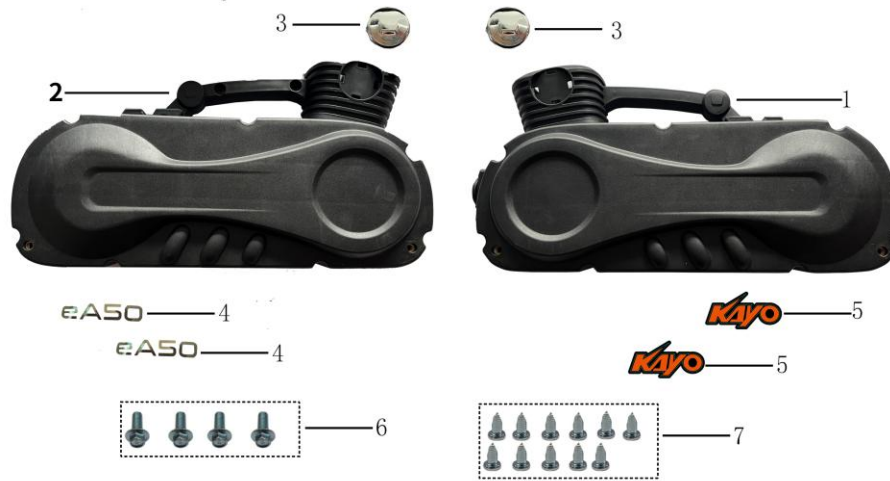

Battery Box Assy

No.	Code	Model	Name	Qty.
1	803010-0009	eA50	LEFT BATTERY BOX	1
2	803010-0010	eA50	RIGHT BATTERY BOX	1
3	803010-0011	eA50	BATTERY BOX COVER	2
4	804019-0055	eA50	EA50 STICKER	2
5	804019-0056	eA50	EA50 STICKER	2
6	903018-0004		BOLT M6*16	4
6	903018-0004-06	ATV	BOLT M6*16	4
7	903010-0008	ATV	SCREW ST4.8*19	11
7	903010-0008-02	ATV	SCREW ST4.8*19	11