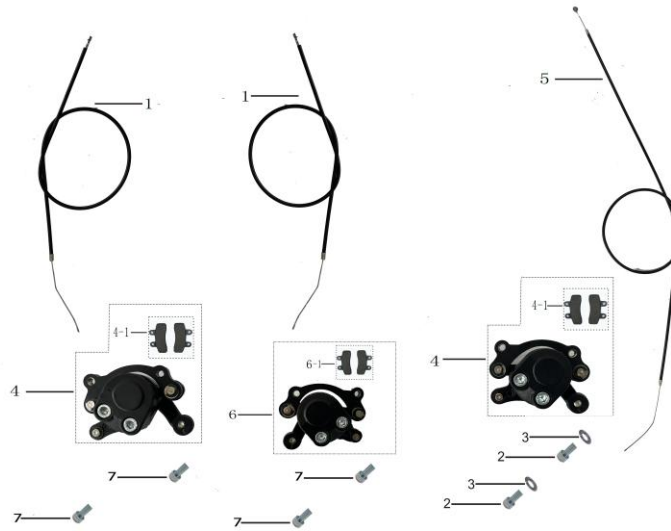

Brake Assy

No.	Code	Model	Name	Qty.
1	602016-0023	eA50	FRONT BRAKE CABLE	2
2	903013-0004		SCREWM6*1	4
2	903013-0006		SCREW M6*16	4
2	903013-0006-06	ATV	SCREW M6*16	4
3	903001-0002		GASKET Φ6	2
3	903001-0002-06	ATV	GASKET Φ6	2
4	404006-0017	eA50	FRONT BRAKE CALIPER ASSY-	2
4-1	404007-0026		FRONT BRAKE PAD	2
5	602016-0024	eA50	REAR BRAKE CABLE	1
6	404006-0018	eA50	FRONT BRAKE CALIPER ASSY-R	1
6-1	404007-0026		FRONT BRAKE PAD	1
7	903013-0004		SCREW M6*12	4
7	903013-0004-06		SCREW M6*12	4