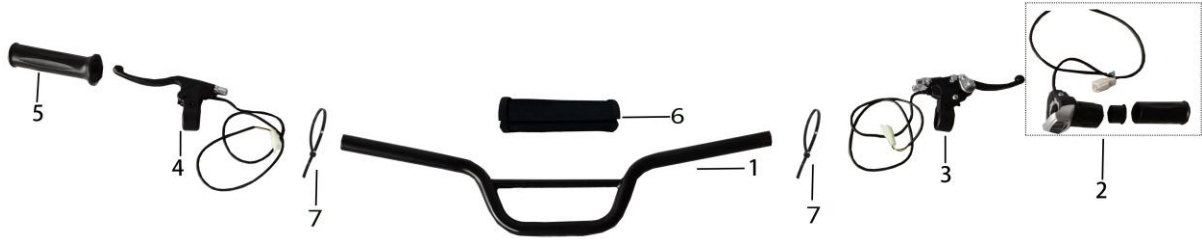

## Handlebar Assy

No.	Code	Model	Name	Qty.
1	602001-0012	AY10D-2	STEEL HANDLE BAR	1
2	602006-0023	eA50	THROTTLE	1
2	602006-0029		THROTTLE	1
3	404002-0029	eA50	RIGHT BRAKE LEVER	1
4	405002-0006	eA50	LEFT BRAKE LEVER	1
5	602006-0022	eA50	LEFT BAR GRIP	1
6	602017-0001	ATV	HANDLEBAR FOAM	1
7	906003-0002		PLASTIC CABLE TIE	2