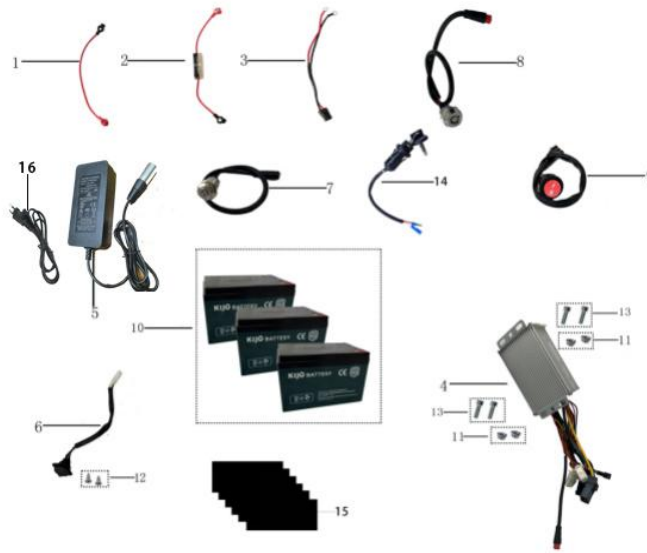

## Rear Wheel Assy

No.	Code	Model	Name	Qty.
1	401006-0052	eA50	TYRE	2
2	402000-0096	eA50	REAR RIM	2
3	903002-0014		GASKETΦ17*48*3	2
3	903002-0014-02	ATV	GASKETΦ17*48*3	2
4	401011-0001		WHEEL HUB COVER	2
5	C90004-0187	eA50	REAR LEFT/RIGHT WHEEL ASSEMBLY	2

## Battery Box Assy

No.	Code	Model	Name	Qty.
1	803010-0009	eA50	LEFT BATTERY BOX	1
2	803010-0010	eA50	RIGHT BATTERY BOX	1
3	803010-0011	eA50	BATTERY BOX COVER	2
4	804019-0055	eA50	EA50 STICKER	2
5	804019-0056	eA50	EA50 STICKER	2
6	903018-0004		BOLT M6*16	4
6	903018-0004-06	ATV	BOLT M6*16	4
7	903010-0008	ATV	SCREW ST4.8*19	11
7	903010-0008-02	ATV	SCREW ST4.8*19	11

## Electronic Assy

No.	Code	Model	Name	Qty.
1	309002-0011	eA50	CONNECTING WIRE	1
2	309002-0004	eA70	CONNECTING WIRE	1
3	309002-0005	eA70	CONNECTING WIRE	1
4	316001-0025	eA50	CONTROLLER	1
4	316001-0035		CONTROLLER	1
4	316001-0028	eA50	CONTROLLER	1
5	316002-0021	eA50	CHARGER	1
5	316002-0035		CHARGER	1
5	316002-0035-02		CHARGER	1
5	316002-0044			1
6	316005-0012	eA50	CHAGER PORT	1
7	313002-0009	eA50	SWITCH	1
8	313004-0010	eA70	UNLOCK KEY SWITCH	1
9	313004-0004	eA50	ROCKER SWITCH	1
9	313004-0004-02		ROCKER SWITCH	1
10	312001-0016	eA50	BATTERY	1
11	903006-0002		NUT M6	4
11	903006-0001-03	ATV	NUT M6	4
12	903010-0001		SCREW ST2.9*8	2
12	903010-0001-02		SCREW ST2.9*8	2
13	903013-0004		SCREW M6*12	4
13	903013-0001-06		SCREW M6*12	4
14	314001-0016	ea50	ELECTRICAL LOCK	1
14	314001-0016-03		ELECTRIC LOCK	1
15	909010-0028	eA50	EVA	6
16	316006-0035			1