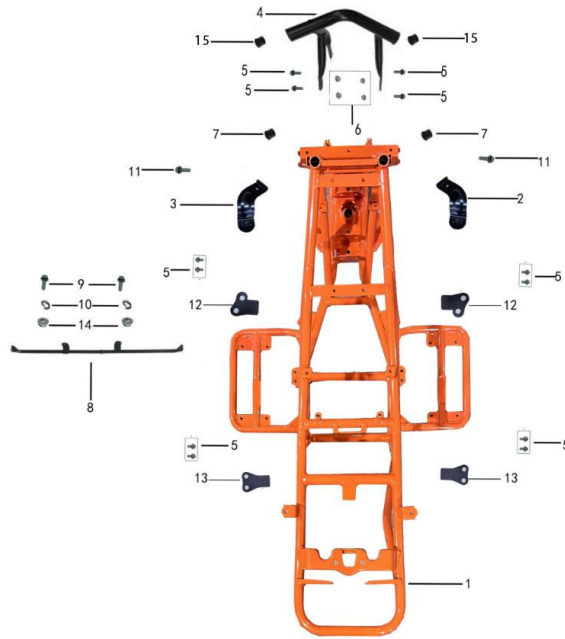

Frame Assy

No.	Code	Model	Name	Qty.
1	561000-0096-01	eA110	FRAME	1
1	561000-0101-01		FRAME	1
1	561000-0144-01		FRAME	1
2	568000-0070	AT110	RIGHT FRONT MOUNTING PLATE	1
3	568000-0069	AT110	LEFT FRONT MOUNTING PLATE	1
4	704000-0012	AT110	FRONT GUARD	1
5	903019-0013-02	ATV	BOLT M8*20	12
5	903019-0013-06	ATV	BOLT M8*20	12
6	903007-0004-02	ATV	FLANGE LOCK NUT M8	4
6	903007-0005	ATV	FLANGE LOCK NUT M8	4
7	908007-0015		PLUG $\Phi 14 * \Phi 19 * 17$	2
8	568000-0071	AT110	SUPPORT REBAR L334	1
9	903018-0003-02	ATV	FLANGE BOLT M6*12	2
9	903018-0003-06	ATV	FLANGE BOLT M6*12	2
10	903001-0002-02		WASHER $\Phi 6$	2
10	903001-0002-06	ATV	WASHER $\Phi 6$	2
11	903019-0011-02	ATV	BOLT M8*12	2
11	903019-0011-03	ATV	BOLT M8*12	2
12	315012-0027	eA110	BATTERY FIXING PLATE-F	2
13	315012-0028	eA110	BATTERY FIXING PLATE-R	2
14	903007-0002-02	ATV	NUT M6	2
14	903007-0002-03	ATV	NUT M6	2
15	908004-0003	AY70	PLUG $\Phi 10 * \Phi 15 * 14$	2