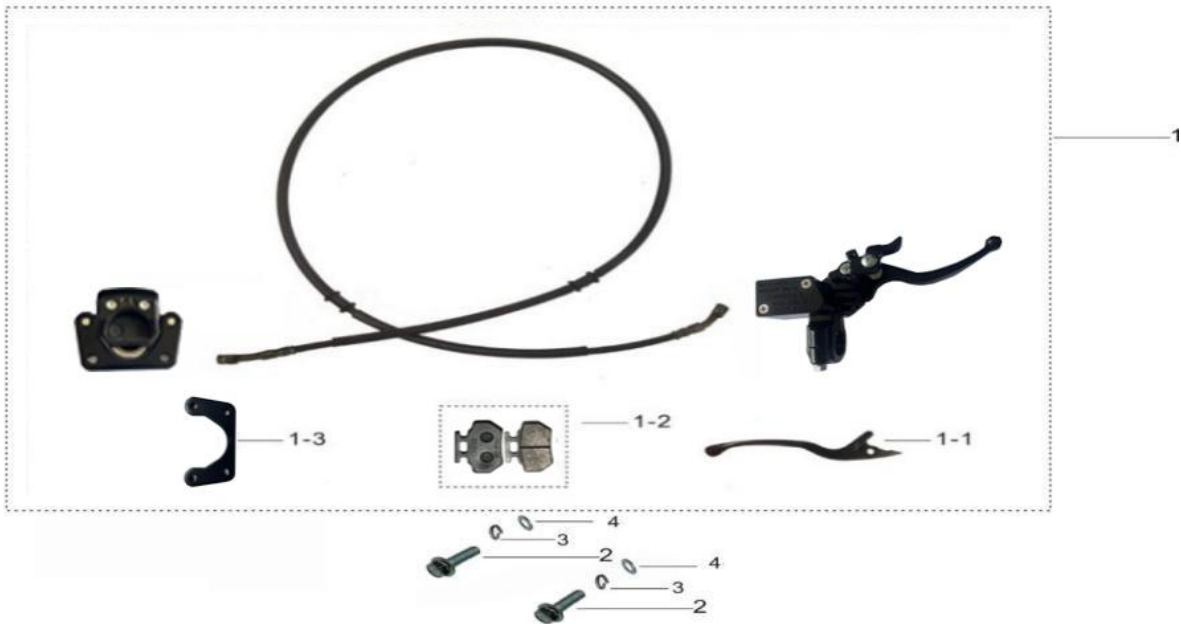

Rear Brake Assy

No.	Code	Model	Name	Qty.
1	405000-0079	AT110	REAR BRAKE	1
1	405000-0110-02		REAR BRAKE	1
1-1	404002-0015	AY110	LEFT BRAKE LEVER	1
1-2	405008-0007	AT110	REAR BRAKE PAD	1
1-3	405009-0019	AU110	REAR BRAKE BRACKET	1
2	903019-0014-02	ATV	BOLT M8*25	2
2	903019-0014-03	ATV	BOLT M8*25	2
3	903001-0003		SPRING WASHER $\Phi 8 \times 13 \times 2$	2
3	903001-0003-02	ATV	SPRING WASHER $\Phi 8 \times 13 \times 2$	2
4	903002-0004-02		FLAT WASHER $\Phi 8 \times 16 \times 1.5$	2
4	903002-0004-06	ATV	FLAT WASHER $\Phi 8 \times 16 \times 1.5$	2