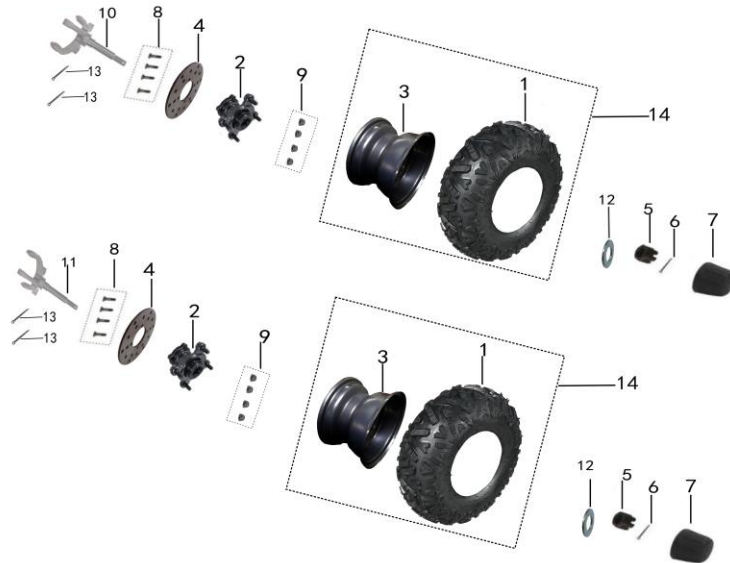

Front Wheel Assy

No.	Code	Model	Name	Qty.
1	401006-0046	AT110	FRONT TIRE AT19*7.0-8	2
2	401003-0008	AT110	FRONT HUB SEAT	2
3	401000-0058	AT110	FRONT RIM	2
3	401000-0058-02		FRONT RIM	2
4	404001-0014	AT110	FRONT BRAKE DISC	2
5	903008-0011	ATV	SLOTTED NUT M14*1.5*H18	2
5	903008-0011-02	ATV	SLOTTED NUT M14*1.5*H18	2
6	904002-0004-02	ATV	COTTER PIN 3*20	2
6	904002-0004-03	ATV	COTTER PIN 3*20	2
7	401011-0001	AY70	HUB COVER	2
8	903014-0001	ATV	SCREW M6*16	8
8	903014-0001-03	ATV	SCREW M6*16	8
9	903007-0004-02	ATV	FLANGE LOCK NUT M8	8
9	903007-0005	ATV	FLANGE LOCK NUT M8	8
10	603002-0009	AT110	LEFT KNUCKLE	1
11	603002-0010	AT110	RIGHT KNUCKLE	1
12	903002-0013-02	ATV	WASHER Φ15*30*2.5	2
12	903002-0013-03	ATV	WASHER Φ15*30*2.5	2
13	904002-0002-02	ATV	COTTER PIN 2.5*24	4
13	904002-0002-03	ATV	COTTER PIN 2.5*24	4
14	C90004-0188	eA110	FRONT LEFT/RIGHT WHEEL ASSEMBLY	2