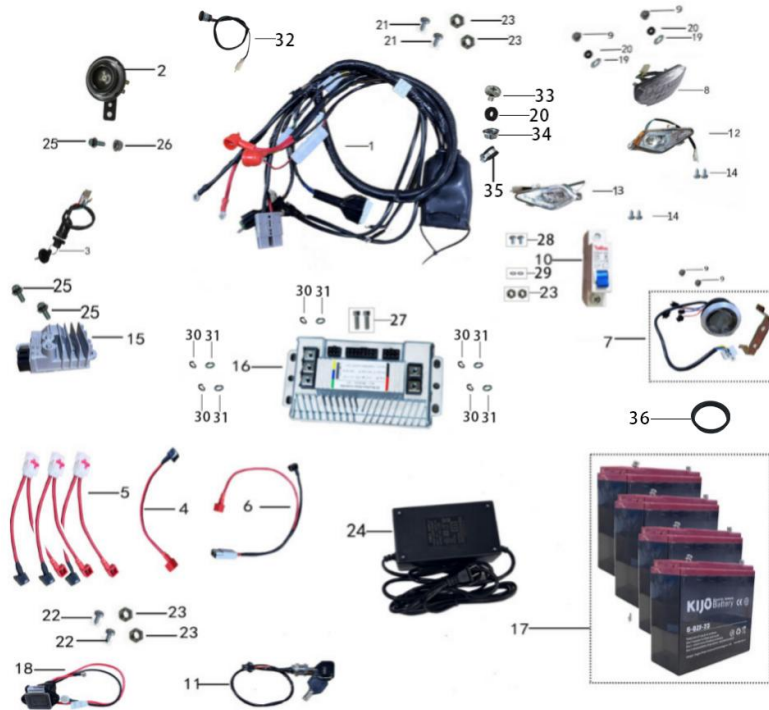

Rear Axle Assy

No.	Code	Model	Name	Qty.
1	505001-0011	AT110	REAR WHEEL AXLE	1
2	205003-0004	AY70	CHAIN PULLEY SEAT	2
3	205001-0004	AY70	REAR SPROCKET	1
4	903019-0012-02	ATV	FLANGE BOLT M8*16	8
4	903019-0012-06	ATV	FLANGE BOLT M8*16	8
5	903008-0016	ATV	NUT M27*1.5*H10	4
6	402003-0021	AT110	REAR HUB	2
7	903019-0025	ATV	FLANGE BOLT M12*30*1.25	4
7	903019-0025-02	ATV	FLANGE BOLT M12*30*1.25	4
8	903007-0008		FLANGE LOCK NUT M12*1.25	4
8	903007-0008-02	ATV	FLANGE LOCK NUT M12*1.25	4
9	903001-0003		SPRING WASHER $\Phi 8 \times 13 \times 2$	4
9	903001-0003-02	ATV	SPRING WASHER $\Phi 8 \times 13 \times 2$	4
10	405001-0012	AT110	REAR BRAKE DISC	1
11	908001-0010	ATV	OIL SEAL	2
12	907001-0010	ATV	BEARING	2
13	901003-0009	AY70	INNER LINING PIP	1
14	564000-0002	AT110	REAR AXLE	1
15	902001-0157	eA110	WASHER $\Phi 31 \times 35 \times H5$	1
16	903001-0006	ATV	SPRING WASHER $\Phi 12 \times 20 \times 3$	2
16	903001-0006-02	ATV	SPRING WASHER $\Phi 12 \times 20 \times 3$	2
17	C90004-0025	AT110	REAR HUB	1

Electronic Assy

No.	Code	Model	Name	Qty.
1	309001-0149	eA110	MAIN CABLE	1
1	309001-0149-04	eA110	MAIN CABLE	1
1	309001-0149-05		MAIN CABLE	1
2	310001-0001	KMB	TRUMPET 12V-1.5A EEC II-E9-00.6287	1
3	314001-0003-03	AT110	ELECTRIC LOCK	1
3	314001-0003-04		ELECTRIC LOCK	1
4	309002-0006	eA110	CONNECTING WIRE	1
4	309002-0006-02		CONNECTING WIRE	1
4	309002-0006-03		CONNECTING WIRE	1
5	309002-0007	eA110	CONNECTING WIRE	3
6	309002-0008	eA110	CONNECTING WIRE	1
7	311001-0025	eA110	SPEED METER 48V-60V	1
7	311001-0025-04		SPEED METER 48V-60V	1
8	308002-0005	AT110	REAR LIGHT	1
8	308002-0005-02		REAR LIGHT	1
9	903006-0001-02	ATV	NUT M5	4
9	903006-0001-03	ATV	NUT M5	4
10	313004-0002	AY10D	AIR PROTECTION SWITCH 1P-C63	1