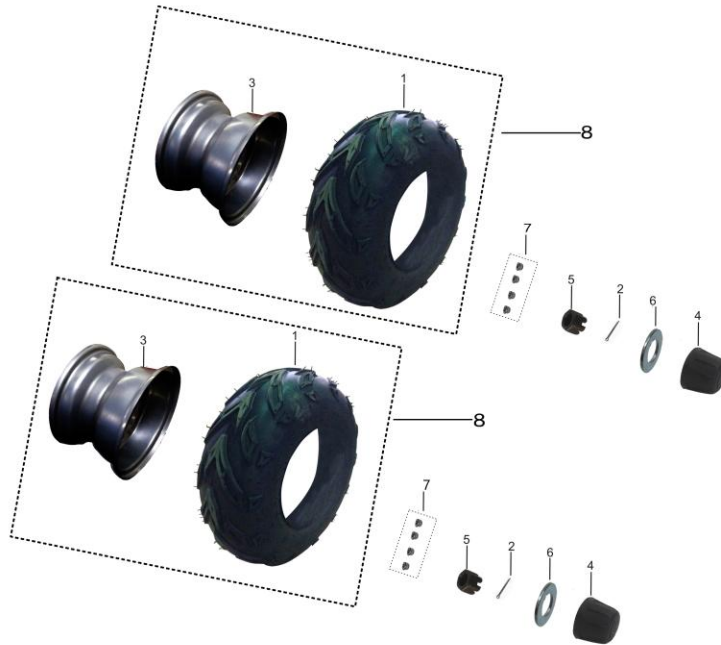

Rear Wheel Assy

No.	Code	Model	Name	Qty.
1	402006-0036	AT110	REAR TIRE AT18*9.5-8	2
2	904002-0006-02	ATV	COTTER PIN	2
2	904002-0006-03	ATV	COTTER PIN	2
3	402000-0064		REAR RIM 8*7.0AT-4/110 90	2
3	402000-0064-02		REAR RIM 8*7.0AT-4/110 90	2
4	401011-0001	AY70	HUB COVER	2
5	903008-0030	ATV	SLOTTED NUT M16*1.5	2
5	903008-0030-02	ATV	SLOTTED NUT M16*1.5	2
6	903002-0014	ATV	FLAT WASHER Φ17*48*3	2
6	903002-0014-02	ATV	FLAT WASHER Φ17*48*3	2
7	903007-0006		SELF-LOCKING NUT M10*1.25	8
7	903007-0006-02		SELF-LOCKING NUT M10*1.25	8
8	C90004-0189	eA110	REAR LEFT/RIGHT WHEEL ASSEMBLY	2