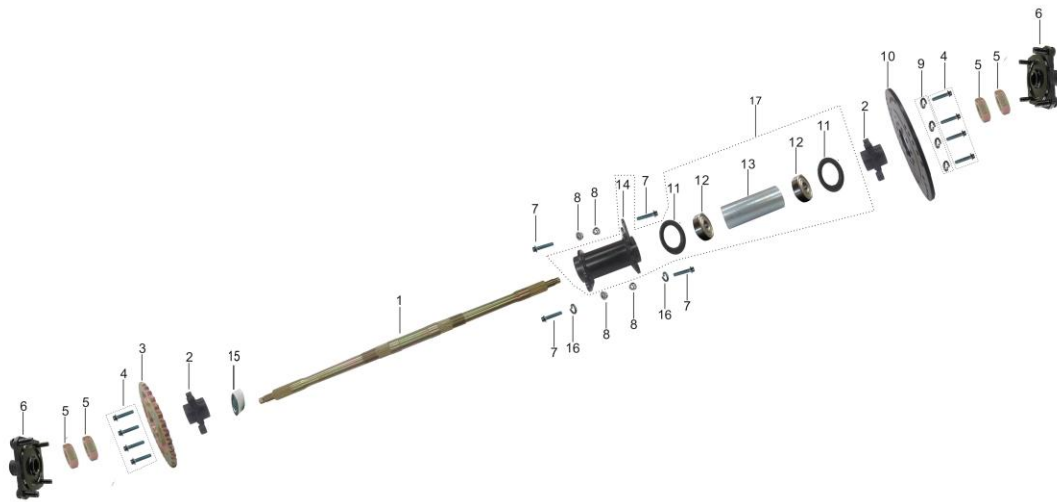

Rear Axle Assy

No.	Code	Model	Name	Qty.
1	505001-0011	AT110	REAR WHEEL AXLE	1
2	205003-0004	AY70	CHAIN PULLEY SEAT	2
3	205001-0004	AY70	REAR SPROCKET	1
4	903019-0012-02	ATV	FLANGE BOLT M8*16	8
4	903019-0012-06	ATV	FLANGE BOLT M8*16	8
5	903008-0016	ATV	NUT M27*1.5*H10	4
6	402003-0021	AT110	REAR HUB	2
7	903019-0025	ATV	FLANGE BOLT M12*30*1.25	4
7	903019-0025-02	ATV	FLANGE BOLT M12*30*1.25	4
8	903007-0008		FLANGE LOCK NUT M12*1.25	4
8	903007-0008-02	ATV	FLANGE LOCK NUT M12*1.25	4
9	903001-0003		SPRING WASHER $\Phi 8 \times 13 \times 2$	4
9	903001-0003-02	ATV	SPRING WASHER $\Phi 8 \times 13 \times 2$	4
10	405001-0012	AT110	REAR BRAKE DISC	1
11	908001-0010	ATV	OIL SEAL	2
12	907001-0010	ATV	BEARING	2
13	901003-0009	AY70	INNER LINING PIP	1
14	564000-0002	AT110	REAR AXLE	1
15	902001-0157	eA110	WASHER $\Phi 31 \times 35 \times H5$	1
16	903001-0006	ATV	SPRING WASHER $\Phi 12 \times 20 \times 3$	2
16	903001-0006-02	ATV	SPRING WASHER $\Phi 12 \times 20 \times 3$	2
17	C90004-0025	AT110	REAR HUB	1