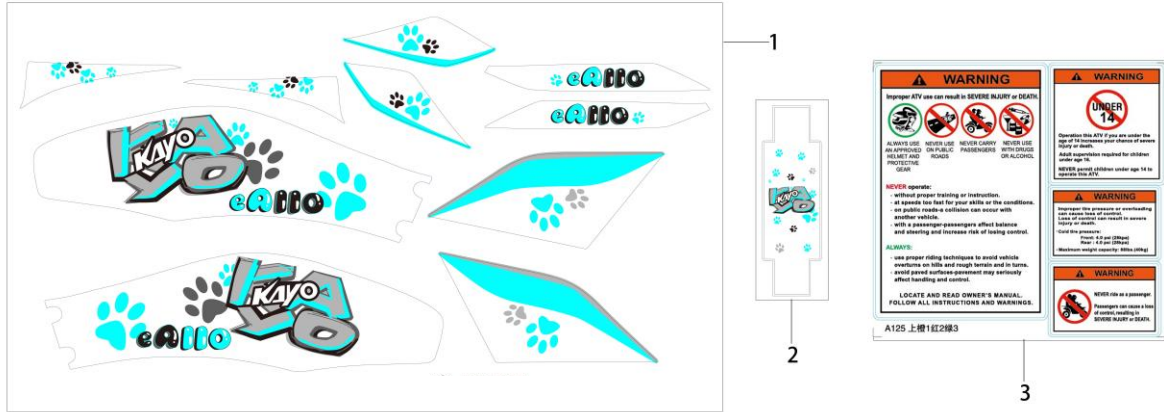

Sticker

No.	Code	Model	Name	Qty.
1	804002-0068	eA110	STICKER	1
1	804002-0068-02		STICKER	1
2	804002-0069	eA110	HANDLEBAR FOAM COVER	1
3	909006-0004	AT125	WARNING STICKER	1