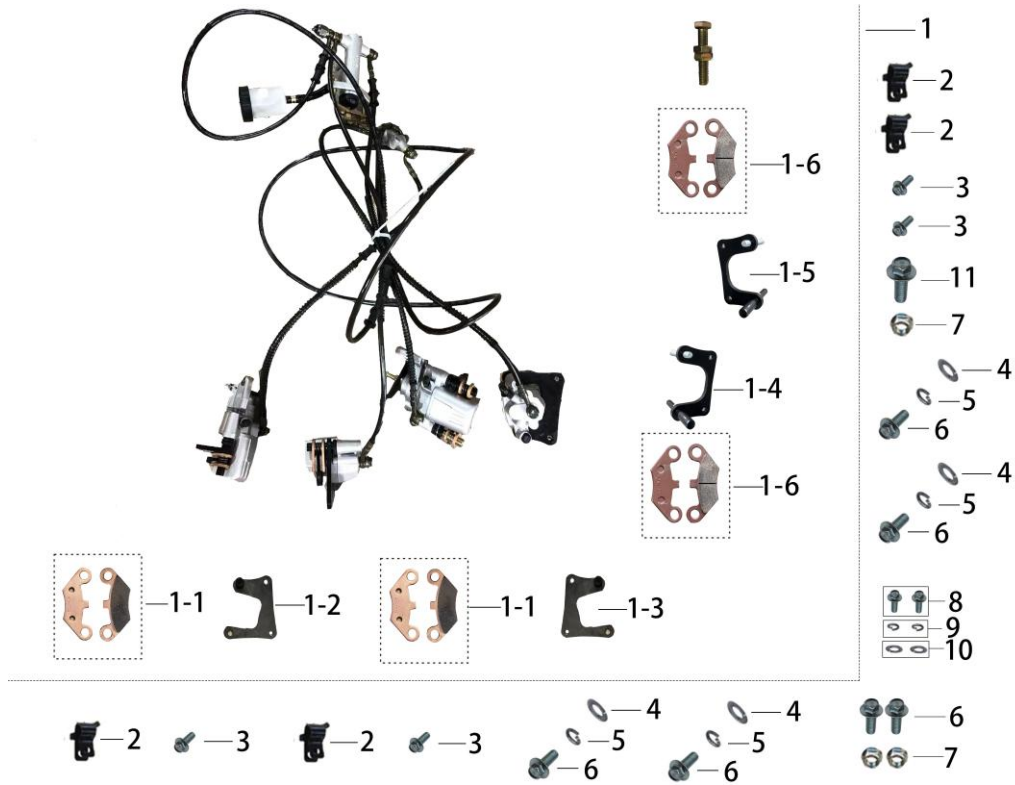

Brake Assy

No.	Code	Model	Name	Qty.
1	404000-0189	S200	BRAKE ASSY.	1
1-1	404007-0029	S200	FRONT BRAKE PAD	2
1-2	404008-0026	S200	FRONT BRAKE BRACKET, LEFT SIDE	1
1-3	404008-0026-02	S200	FRONT BRAKE BRACKET, RIGHT SIDE	1
1-4	405009-0023	S200	REAR BRAKE BRACKET, LEFT SIDE	1
1-5	405009-0023-02	S200	REAR BRAKE BRACKET, RIGHT SIDE	1
1-6	405008-0024	S200	REAR BRAKE PAD	2
2	405010-0002	TD	REAR BRAKE OIL PIPE CLIP	4
3	903018-0003-02	ATV	FLANGE BOLT-M6*12	4
3	903018-0003-03	ATV	FLANGE BOLT-M6*12	4
4	903002-0004-02	ATV	FLAT WASHER-Φ8*16*1.5	4
4	903002-0004-03	ATV	FLAT WASHER-Φ8*16*1.5	4
5	903001-0003	ATV	SPRING WASHER-Φ8*13*2	4
5	903001-0003-02	ATV	SPRING WASHER-Φ8*13*2	4
6	903019-0014-02	ATV	FLANGE BOLT-M8*25	6
6	903019-0014-03	ATV	FLANGE BOLT-M8*25	6
7	903007-0004-02	ATV	SELF-LOCKING NUT-M8	3