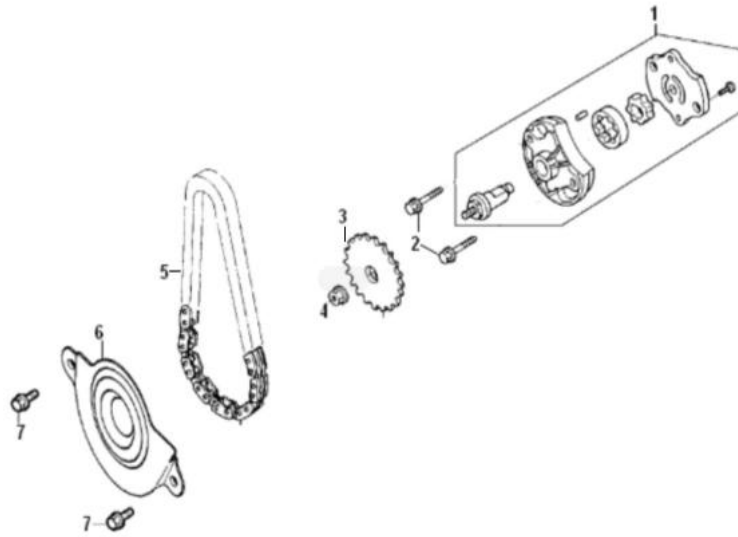

OIL PUMP

No.	Code	Name	Qty.
1	101031-0192	OIL PUMP COMP	1
2	101031-0231	BOLT	2
3	101031-0193	SPROCKET, OIL PUMP DRIVEN	1
4	101031-0058	NUT, HEX.	1
5	101031-0195	CHAIN, OIL PUMP	1
6	101031-0196	COVER, OIL FILTER	1
7	101031-0233	BOLT	2