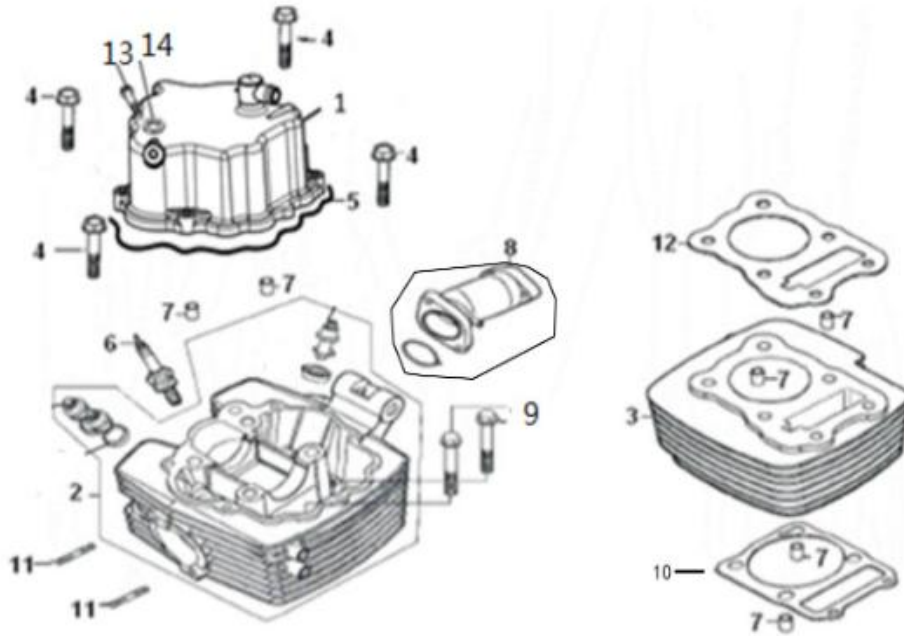

CYLINDER HEAD/CYLINDER BODY

No.	Code	Name	Qty.
1	101031-0169	CYLINDER HEAD COVER	1
2	101031-0168	CYLINDER HEAD	1
3	101031-0166	CYLINDER BODY COMP	1
4	101031-0231	BOLT	4
5	101031-0287	WASHER, SEALING	1
6	101031-0006	PLUG, SPARK	1
7	101031-0007	PINDOWEL	6
8	101031-0198	TUBE, AIR INTAKE	1
9	101031-0009	BOLT	2
10	101031-0167	GASKET ASSY, CYLINDERHEAD	1
11		BOLT, STUD	2
12	101031-0012	GASKET, CYLINDER	1
13	101031-0229	BOLT	1
14	101031-0245	WASHER, DRAIN PLUG	1