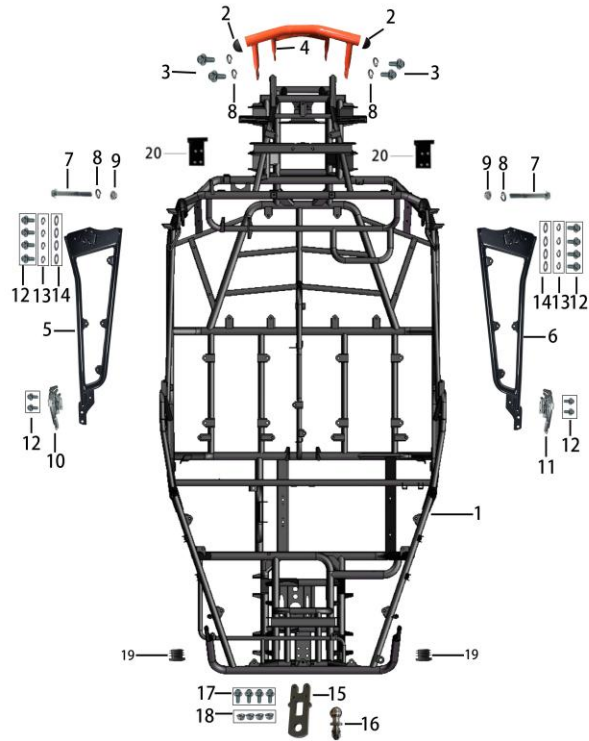

Frame Assy

No.	Code	Model	Name	Qty.
1	561000-0065-01	S200	FRAME-BLACK	1
1	561000-0089-01	S200	FRAME-BLACK	1
1	561000-0109-01	S200	FRAME-BLACK	1
1	561000-0109-02	S200	FRAME-BLACK	1
2	803012-0040	S200	FRONT BUMPER COVER	2
3	903019-0012-02	ATV	FLANGE BOLT-M8*16	4
3	903019-0012-03	ATV	FLANGE BOLT-M8*16	4
4	704000-0022	S200	FRONT BUMPER	1
5	568000-0114-01	S200	LEFT DOOR FRAME-BLACK	1
5	568000-0114-02	S200	LEFT DOOR FRAME-ORANGE	1
6	568000-0115-01	S200	RIGHT DOOR FRAME-BLACK	1
6	568000-0115-02	S200	RIGHT DOOR FRAME-ORANGE	1
7	903018-0061	S200	FLANGE BOLT-M8*85*1.25	2
7	903018-0061-02	S200	FLANGE BOLT-M8*85*1.25	2