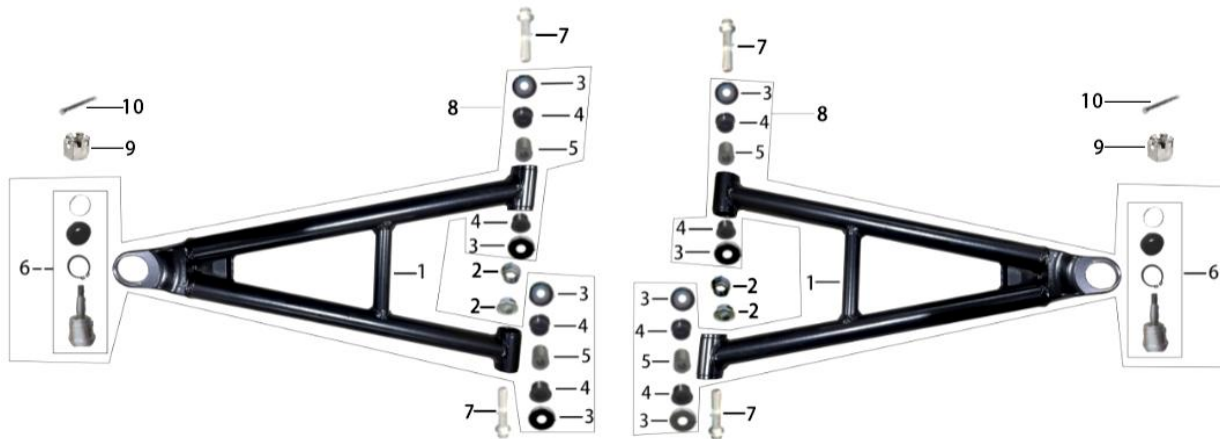

Front Lower Swing Arm Assy

No.	Code	Model	Name	Qty.
1	565000-0078-01	S200	FRONT LOWER SWING ARM-BLACK	2
1	565000-0078-02	S200	FRONT LOWER SWING ARM-ORANGE	2
2	903007-0006		SELF-LOCKINIG NUT-M10*1.25	4
2	903007-0006-02		SELF-LOCKINIG NUT-M10*1.25	4
3	908007-0006	AY70	FRONT SWING ARM SEAL	8
4	902002-0038	A250	BUSHING	8
5	902001-0153	S200	BUSHING	4
6	603003-0010	AU200	LINKAGE BALL	2
6	603003-0013		LINKAGE BALL HEAD-UPPER	2
7	903019-0021	ATV	FLANGE BOLT- M10*80*1.25	4
7	903019-0021-02	ATV	FLANGE BOLT- M10*80*1.25	4
8	C90004-0154		FRONT LOWER SWING ARM ASSY.	2
8	C90004-0175		FRONT LOWER SWING ARM ASSY.-BLACK	2
8	C90004-0161	S200	FRONT LOWER SWING ARM ASSY.-ORANGE	2
9	903008-0009-02	ATV	SLOTTED NUT-M10*1.25	2
10	904002-0004-03	ATV	COTTER PINS	2