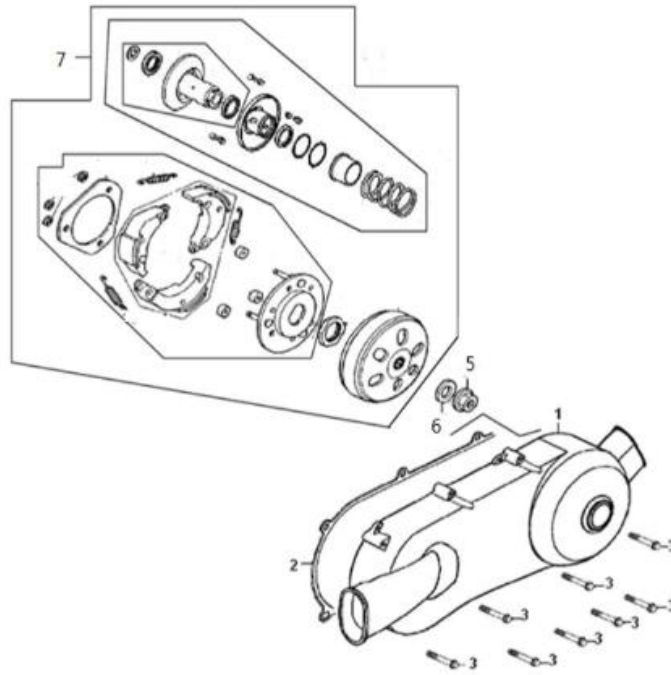

CLUTCH/COVER L. CRANKCASE

No.	Code	Name	Qty.
1	101031-0157	COVER L. CRANKCASE	1
2	101031-0159	GASKET COVER L. CRANKCASE	1
3	101031-0232	BOLT	8
5	101031-0243	NUT	1
6	101031-0067	WASHER	1
7	101031-0216	DRIVE CLUTCH AND OUTER COVER AND BELT PULLEY COMP., DRIVEN	1