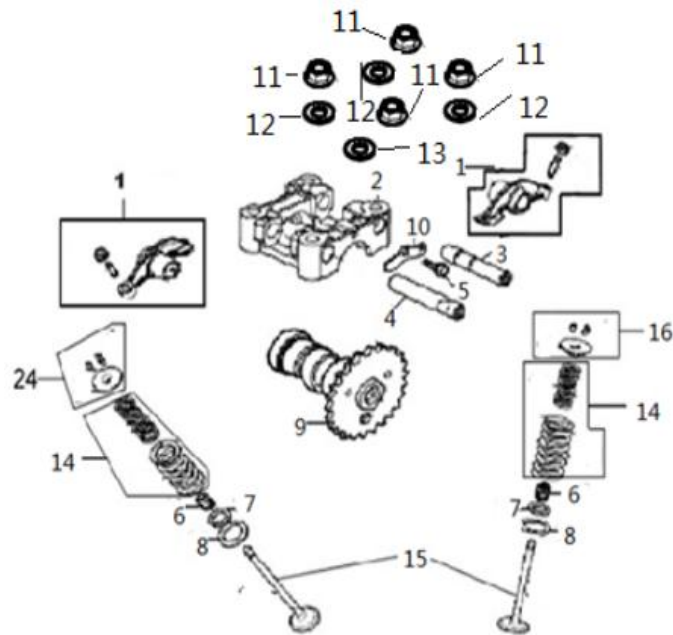

CAMSHAFT/VALVE

No.	Code	Name	Qty.
1	101031-0015	ROCKER ARM, UPPER	2
2	101031-0016	HOLDER, CAMSHAFT	1
3	101031-0017	SHAFT, VALVE ROCKER ARM, IN.	1
4	101031-0018	SHAFT, VALVE ROCKER ARM, EX.	1
5	101031-0230	BOLT	1
6	101031-0020	SEAL, VALVE STEM	2
7	101031-0021	RETIANER, VALVE SPRING, INNER	2
8	101031-0185	RETAINED, VALVE SPRING, OUTER	2
9	101031-0179	CAMSHAFT COMP	1
10	101031-0024	POSITION PLATE COMP.	1
11	101031-0025	BOLT	4
12	101031-0026	WASHER, DRAIN PLUG	3
13	101031-0027	WASHER, DRAIN PLUG	1
14	101031-0182	SPRING, VALVE	2
15	101031-0029	VALVE SET, INLET AND EXHAUST	1
16	101031-0030	CLIP & VALVE SPRING SEAT KIT	1