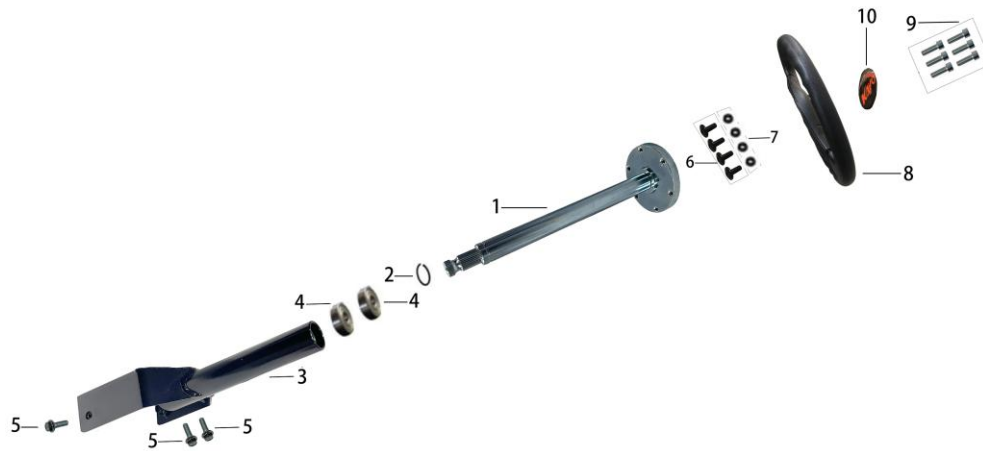

## Steering Wheel Kit

No.	Code	Model	Name	Qty.
1	603004-0009	S200	STEERING WHEEL MOUNTING BASE	1
2	903004-0010	S200	CIRCLIP	1
3	568000-0112-01	S200	STEERING COLUMN BASE-BLACK	1
3	568000-0112-02	S200	STEERING COLUMN BASE-ORANGE	1
4	907001-0039	S200	BEARING	2
5	903019-0012-02	ATV	FLANGE BOLT-M8*16	3
5	903019-0012-03	ATV	FLANGE BOLT-M8*16	3
6	903012-0007-02	ATV	SCREW- TM6*16	4
6	903012-0007-04	ATV	SCREW- TM6*16	4
7	908003-0002		FLAT WASHER, RUBBER- Φ5.5*14.5*2	4
8	602001-0023	S200	STEERING WHEEL ASSY.	1
9	903013-0006-02	ATV	SCREW-M6*16	6
9	903013-0006-03	ATV	SCREW-M6*16	6
10	804019-0058	S200	WHEEL LOGO	1