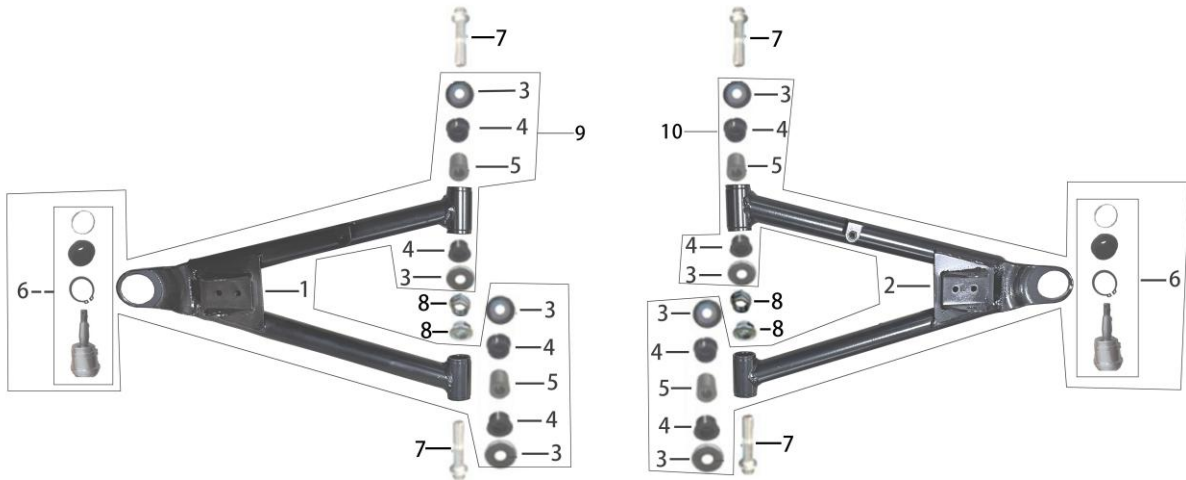

Front Upper Swing Arm Assy

No.	Code	Model	Name	Qty.
1	565000-0076-01	S200	FRONT UPPER SWING ARM - LEFT SIDE-BLACK	1
1	565000-0076-02	S200	FRONT UPPER SWING ARM - LEFT SIDE-ORANGE	1
2	565000-0077-01	S200	FRONT UPPER SWING ARM - RIGHT SIDE-BLACK	1
2	565000-0077-02	S200	FRONT UPPER SWING ARM - RIGHT SIDE-ORANGE	1
3	908007-0006	AY70	FRONT SWING ARM SEAL	8
4	902002-0038	A250	BUSHING	8
5	902001-0153	S200	BUSHING	4
6	603003-0010	AU200	LINKAGE BALL	2
6	603003-0013		LINKAGE BALL HEAD-UPPER	2
7	903019-0021	ATV	FLANGE BOLT-M10*80*1.25	4
7	903019-0021-02	ATV	FLANGE BOLT-M10*80*1.25	4
8	903007-0006		SELF-LOCKINIG NUT-M10*1.25	4
8	903007-0006-02		SELF-LOCKINIG NUT-M10*1.25	4
9	C90004-0152		FRONT UPPER SWING ARM ASSY.- LEFT SIDE	1
9	C90004-0173		FRONT UPPER SWING ARM ASSY.- LEFT SIDE-BLACK	1
9	C90004-0159	S200	FRONT UPPER SWING ARM ASSY.- LEFT SIDE-ORANGE	1
10	C90004-0153		FRONT UPPER SWING ARM ASSY. - RIGHT SIDE	1
10	C90004-0174		FRONT UPPER SWING ARM ASSY. - RIGHT SIDE-BLACK	1
10	C90004-0160	S200	FRONT UPPER SWING ARM ASSY. - RIGHT SIDE-ORANGE	1