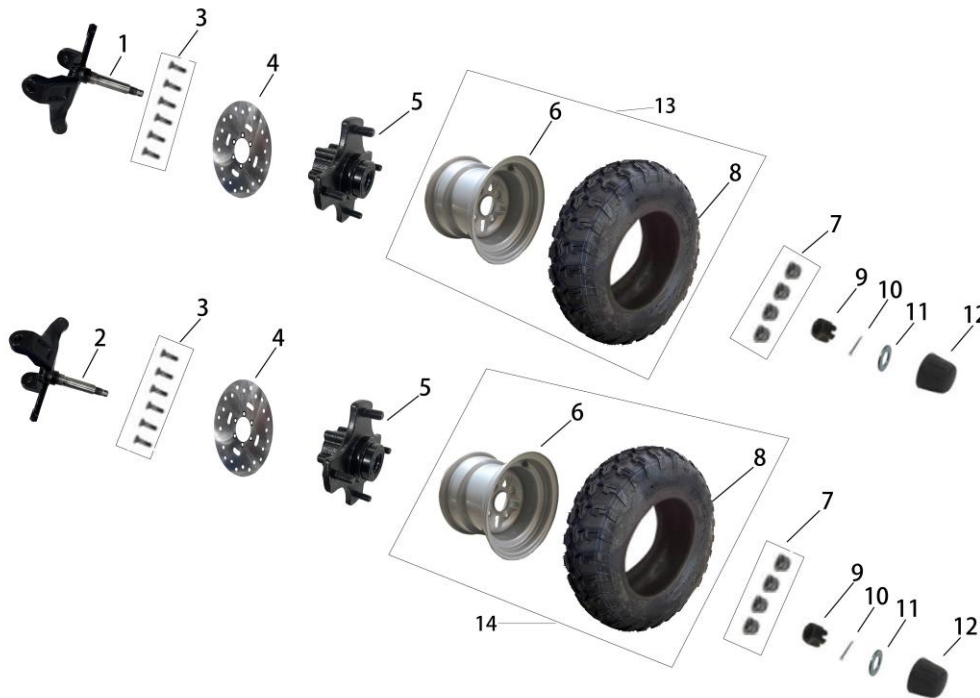

Front Wheel Assy

No.	Code	Model	Name	Qty.
1	603002-0041	S200	FRONT STEERING KNUCKLE ASSY, LEFT SIDE	1
1	603002-0041-02		FRONT STEERING KNUCKLE ASSY, LEFT SID	1
1	603002-0041-03		FRONT STEERING KNUCKLE ASSY, LEFT SIDE	1
2	603002-0042	S200	FRONT STEERING KNUCKLE ASSY, RIGHT SIDE	1
2	603002-0042-02		FRONT STEERING KNUCKLE ASSY, RIGHT SIDE	1
2	603002-0042-03		FRONT STEERING KNUCKLE ASSY, RIGHT SIDE	1
3	903014-0001-02	ATV	SCREW-M6*16 10	12
3	903014-0001-03	ATV	SCREW-M6*16 10	12
4	404001-0027	S200	FRONT BRAKE DISC	2
5	401003-0021	S200	FRONT HUB KIT	2
6	401000-0090	S200	FRONT RIM	2
7	903008-0033	AU180	NUT-M10*1.25 60°	8
8	401006-0056	S200	FRONT OUTER TIRE	2
9	903008-0011	ATV	SLOTTED NUT-M14*1.5*H18	2
9	903008-0011-02	ATV	SLOTTED NUT-M14*1.5*H18	2
10	904002-0003-02	TD	COTTER PINS	2
10	904002-0003-03	TD	COTTER PINS	2
11	505002-0002	AU200	FLAT WASHER-Φ16.5*53*2	2
12	908007-0003	ATV	RUBBER COVER	2
13	C90004-0202	S200	LEFT FRONT WHEEL ASSY.	1
14	C90004-0203	S200	RIGHT FRONT WHEEL ASSY.	1