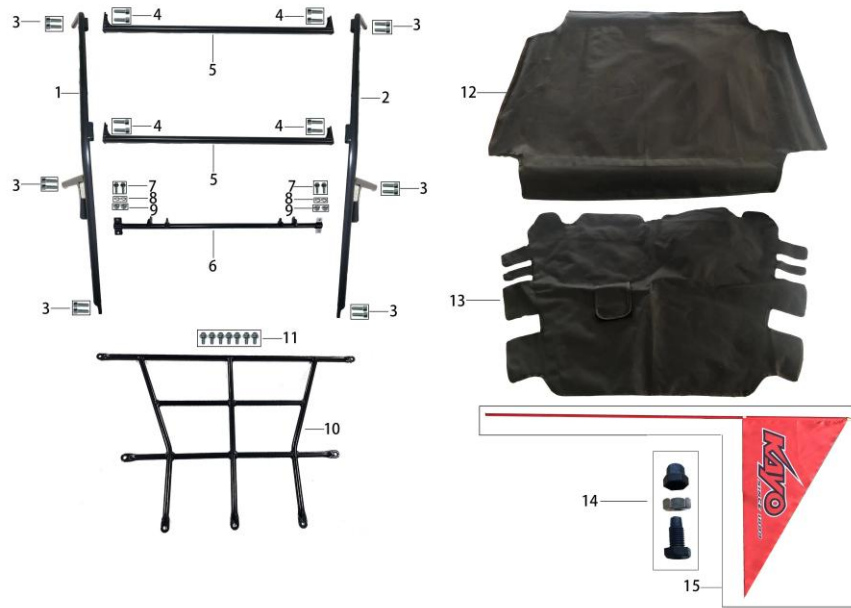

Ceiling Frame Assy

No.	Code	Model	Name	Qty.
1	568000-0116-01	S200	LEFT CEILING FRAME	1
1	568000-0162-01		LEFT CEILING FRAME	1
1	568000-0176-01	S200	LEFT CEILING FRAME-BLACK	1
1	568000-0176-02	S200	LEFT CEILING FRAME-ORANGE	1
2	568000-0117-01	S200	RIGHT CEILING FRAME	1
2	568000-0163-01		RIGHT CEILING FRAME	1
2	568000-0177-01	S200	RIGHT CEILING FRAME-BLACK	1
2	568000-0177-02	S200	RIGHT CEILING FRAME-ORANGE	1
3	903013-0044	S200	SCREW-M10*20*1.5	12
3	903013-0044-02	S200	SCREW-M10*20*1.5	12
4	903013-0017-02	ATV	SCREW-M8*16	8
4	903013-0017-03	ATV	SCREW-M8*16	8
5	568000-0118-01	S200	CEILING FRAME-BLACK	2
5	568000-0118-02	S200	CEILING FRAME-ORANGE	2
6	568000-0119-01	S200	BACKSEAT BEAM-BLACK	1
6	568000-0119-02	S200	BACKSEAT BEAM-ORANGE	1
7	903019-0012-02	ATV	FLANGE BOLT-M8*16	4
7	903019-0012-03	ATV	FLANGE BOLT-M8*16	4
8	903001-0003	ATV	SPRING WASHER-Φ8*13*2	4
8	903001-0003-02	ATV	SPRING WASHER-Φ8*13*2	4
9	903007-0004-02	ATV	SELF-LOCKING NUT-M8	4
9	903007-0005		SELF-LOCKING NUT-M8	4
10	703000-0038-01	S200	REAR RACK ASSY-BLACK	1