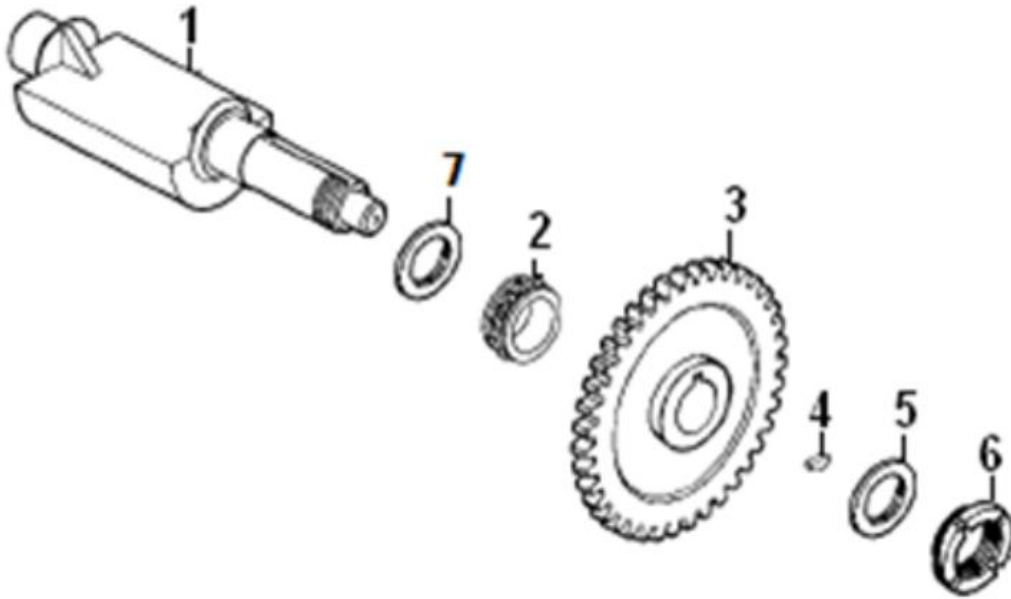

BALANCER SHAFT

No.	Code	Name	Qty.
1	101031-0175	BALANCER SHAFT	1
2	101031-0194	SPROCKET DRIVE, OIL PUMP	1
3	101031-0177	GEAR, BALANCER SHAFT	1
4	101031-0261	KEY, WOODRUFF	1
5	101031-0178	WASHER GEAR, BALANCER SHAFT	1
6	101031-0242	NUT, LOCK	1
7	101031-0250	WASHER, DRAIN PLUG	1