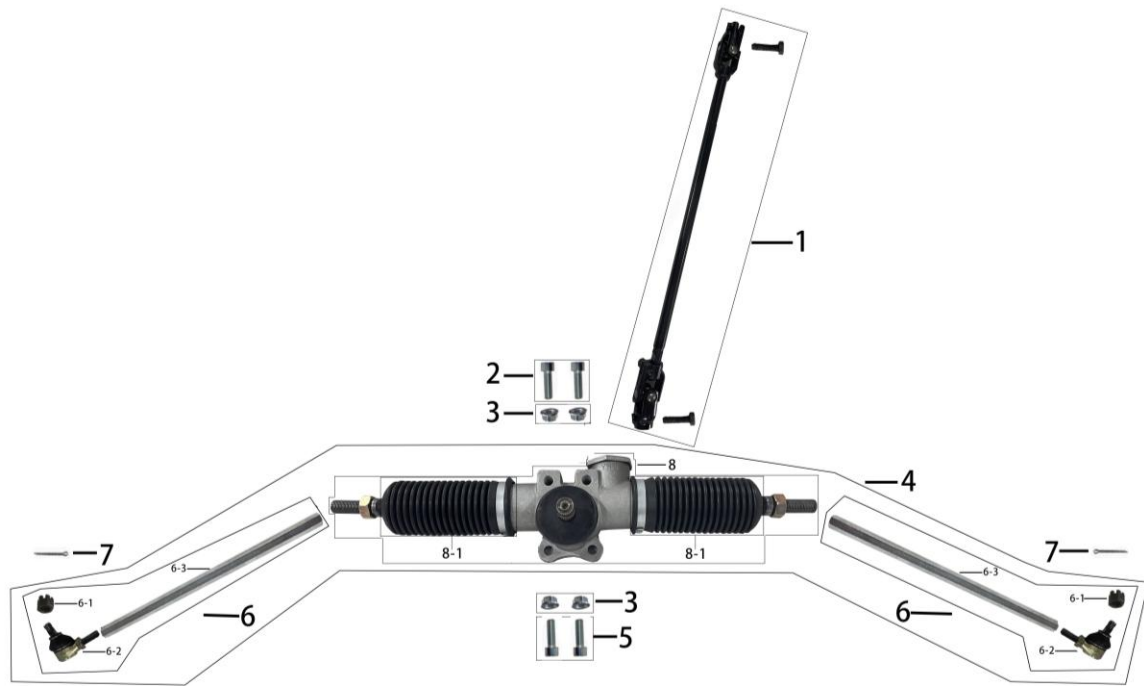

Steering Assy

No.	Code	Model	Name	Qty.
1	603001-0033-03	S200	STEERING COLUMN ASSY.	1
2	903013-0021		SCREW-M8*30	2
2	903013-0021-03	ATV	SCREW-M8*30	2
3	903007-0004-02	ATV	SELF-LOCKING NUT-M8	4
3	903007-0005		SELF-LOCKING NUT-M8	4
4	603001-0032-02	S200	STEERING MECHANISM	1
5	903013-0045		SCREW-M8*65	2
5	903013-0045-02	ATV	SCREW-M8*65	2
6	603001-0036	S200	STEERING ROD KIT	2
6-1	603005-0004	S200	SLOTTED NUT-M12*1.25*H10	2
6-2	603005-0005	S200	STEERING ROD LINKAGE BALL	2
6-3	603005-0003	S200	STEERING ROD	2
7	904002-0003-02	TD	COTTER PINS	2
7	904002-0003-03	TD	COTTER PINS	2
8	603005-0006	S200	STEERING MECHANISM	1
8-1	603005-0010		RUBBER DUSTOFF COVER OF STEERING MECHANISM	2