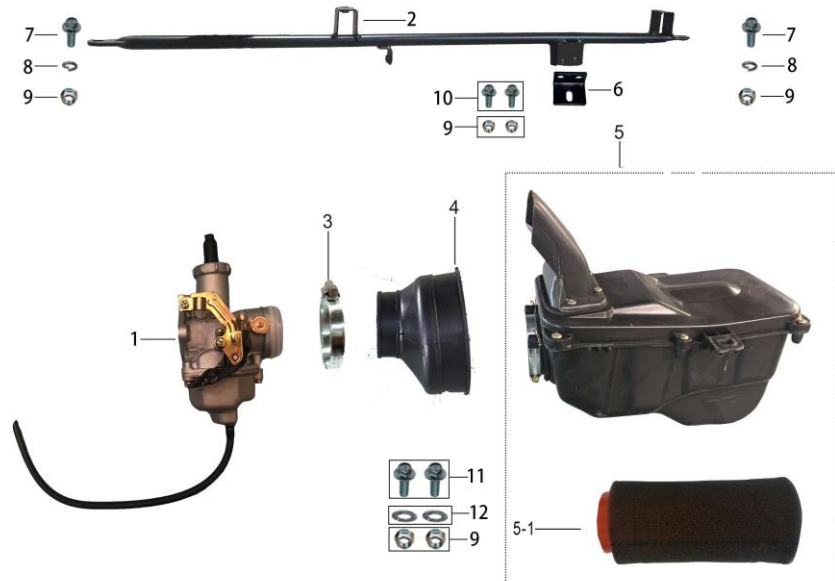

Carburetor & Air Fliter Assy

No.	Code	Model	Name	Qty.
1	102000-0074	S200	CARBURETOR	1
1	102000-0077		CARBURETOR	1
2	568000-0120-01	S200	AIR FILTER FIX BRACKET	1
2	568000-0160-01	S200	AIR FILTER FIX BRACKET-BLACK	1
2	568000-0160-02	S200	AIR FILTER FIX BRACKET-ORANGE	1
3	906001-0002	A250	CLAMP	1
4	105003-0006	AU200	AIR FILTER CONNECTION	1
4	105003-0027		AIR FILTER PIPE	1
5	105000-0023	AU200	AIR FILTER ASSY.	1
5-1	105002-0014	AU200	AIR FILTER ELEMENT	1
6	568000-0107	S200	AIR FILTER FIX BASE-BLACK	1
6	568000-0107-02	S200	AIR FILTER FIX BASE-ORANG	1
7	903018-0005-02		FLANGE BOLT-M6*20	2
7	903018-0005-03	ATV	FLANGE BOLT-M6*20	2
8	903001-0003	ATV	SPRING WASHER-Φ8*13*2	2
8	903001-0003-02	ATV	SPRING WASHER-Φ8*13*2	2
9	903007-0002-02	ATV	SELF-LOCKING NUT-M6	6
9	903007-0002-03	ATV	SELF-LOCKING NUT-M6	6
10	903018-0004-02		FLANGE NUT-M6*16	2
10	903018-0004-03	ATV	FLANGE NUT-M6*16	2
11	903018-0005-02		FLANGE BOLT-M6*20	2
11	903018-0005-03	ATV	FLANGE BOLT-M6*20	2
12	903002-0002-02	ATV	FLAT WASHER-Φ6*18*1.5	2
12	903002-0002-03	ATV	FLAT WASHER-Φ6*18*1.5	2