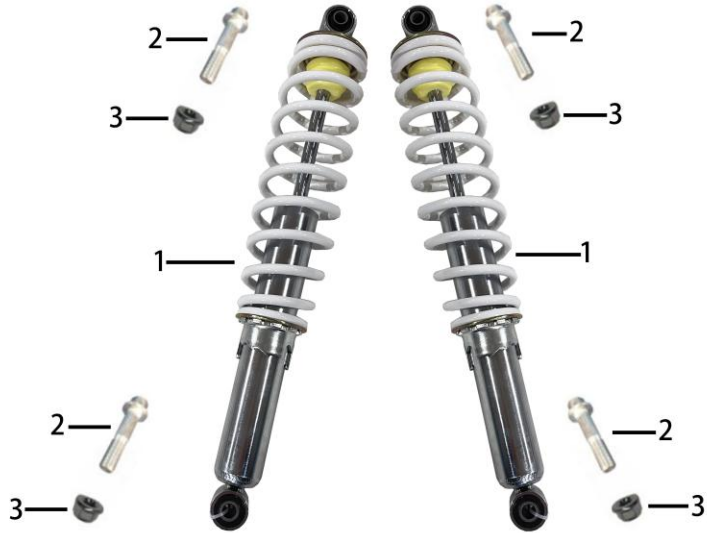

## Steering Wheel Kit

No.	Code	Model	Name	Qty.
1	603004-0009	S200	STEERING WHEEL MOUNTING BASE	1
2	903004-0010	S200	CIRCLIP	1
3	568000-0112-01	S200	STEERING COLUMN BASE-BLACK	1
3	568000-0112-02	S200	STEERING COLUMN BASE-ORANGE	1
4	907001-0039	S200	BEARING	2
5	903019-0012-02	ATV	FLANGE BOLT-M8*16	3
5	903019-0012-03	ATV	FLANGE BOLT-M8*16	3
6	903012-0007-02	ATV	SCREW- TM6*16	4
6	903012-0007-04	ATV	SCREW- TM6*16	4
7	908003-0002		FLAT WASHER, RUBBER- Φ5.5*14.5*2	4
8	602001-0023	S200	STEERING WHEEL ASSY.	1
9	903013-0006-02	ATV	SCREW-M6*16	6
9	903013-0006-03	ATV	SCREW-M6*16	6
10	804019-0058	S200	WHEEL LOGO	1

## Brake Assy

No.	Code	Model	Name	Qty.
1	404000-0189	S200	BRAKE ASSY.	1
1-1	404007-0029	S200	FRONT BRAKE PAD	2
1-2	404008-0026	S200	FRONT BRAKE BRACKET, LEFT SIDE	1
1-3	404008-0026-02	S200	FRONT BRAKE BRACKET, RIGHT SIDE	1
1-4	405009-0023	S200	REAR BRAKE BRACKET, LEFT SIDE	1
1-5	405009-0023-02	S200	REAR BRAKE BRACKET, RIGHT SIDE	1
1-6	405008-0024	S200	REAR BRAKE PAD	2
2	405010-0002	TD	REAR BRAKE OIL PIPE CLIP	4
3	903018-0003-02	ATV	FLANGE BOLT-M6*12	4
3	903018-0003-03	ATV	FLANGE BOLT-M6*12	4
4	903002-0004-02	ATV	FLAT WASHER-Φ8*16*1.5	4
4	903002-0004-03	ATV	FLAT WASHER-Φ8*16*1.5	4
5	903001-0003	ATV	SPRING WASHER-Φ8*13*2	4
5	903001-0003-02	ATV	SPRING WASHER-Φ8*13*2	4
6	903019-0014-02	ATV	FLANGE BOLT-M8*25	6
6	903019-0014-03	ATV	FLANGE BOLT-M8*25	6
7	903007-0004-02	ATV	SELF-LOCKING NUT-M8	3

## Front Shock Assy

No.	Code	Model	Name	Qty.
1	501000-0135	S200	FRONT SHOCK ASSY.	2
2	903018-0034		FLANGE BOLT-M10*50*1.25	4
2	903018-0034-02	ATV	FLANGE BOLT-M10*50*1.25	4
2	903018-0056-02	ATV	FLANGE BOLT-M10*55*1.25	4
3	903007-0006		SELF-LOCKINIG NUT-M10*1.25	4
3	903007-0006-02		SELF-LOCKINIG NUT-M10*1.25	4