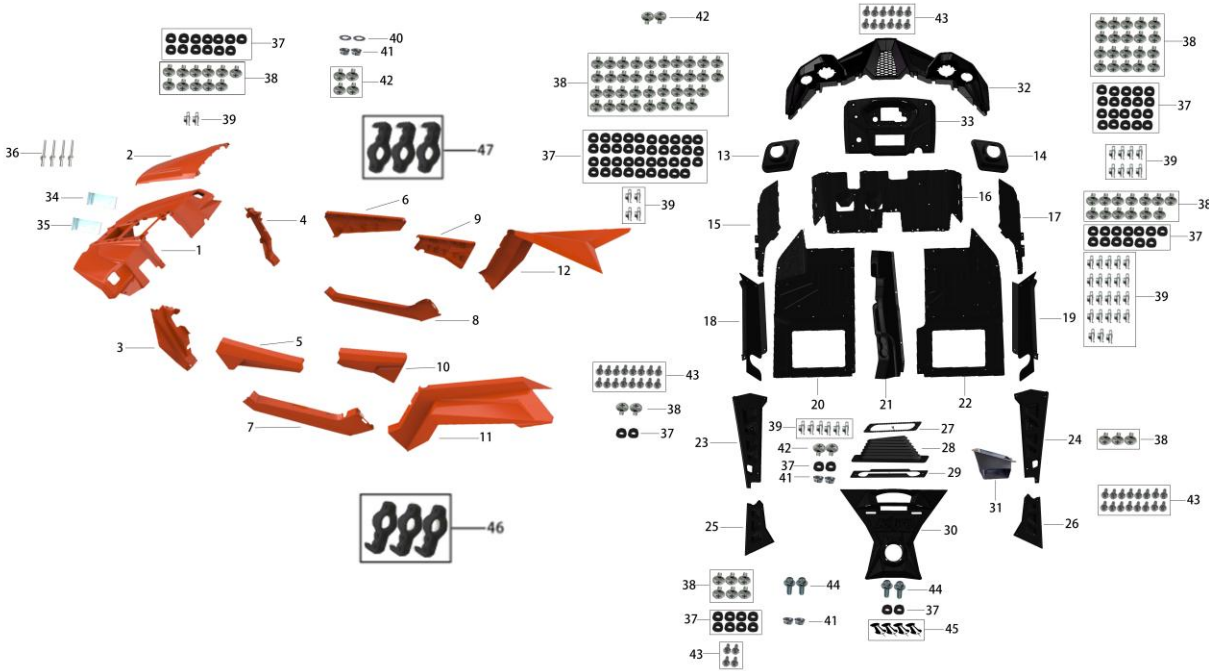

Plastic Cover Assy

No.	Code	Model	Name	Qty.
1	803012-0003	S200	FRONT PANEL-ORANGE	1
1	803012-0003-04		FRONT BODY-ORANGE	1
1	803012-0003-06		FRONT BODY-ORANGE	1
1	803012-0003-05	S200	FRONT BODY-WHITE	1
1	803012-0003-07		FRONT BODY-WHITE	1
2	803012-0005	S200	FRONT PANEL COVER-ORANGE	1
2	803012-0005-04		FRONT PANEL COVER-ORANGE	1
2	803012-0005-05	S200	FRONT PANEL COVER-BLACK	1
3	803012-0008	S200	LEFT WING-ORANGE-ORANGE	1
3	803012-0008-04		LEFT WING-ORANGE	1
3	803012-0008-05	S200	LEFT WING-WHITE	1
4	803012-0009	S200	RIGHT WING-ORANGE-ORANGE	1
4	803012-0009-04		RIGHT WING-ORANGE	1
4	803012-0009-05	S200	RIGHT WING-WHITE	1
5	803012-0020	S200	LEFT DOOR PANEL-ORANGE	1
5	803012-0043-04		LEFT DOOR PANEL-ORANGE	1
5	803012-0043-05	S200	LEFT DOOR PANEL-WHITE	1
6	803012-0021	S200	RIGHT DOOR PANEL-ORANGE	1
6	803012-0044-04		RIGHT DOOR PANEL-ORANGE	1
6	803012-0044-05	S200	RIGHT DOOR PANEL-WHITE	1
7	803012-0015	S200	LEFT FOOTREST OUTER PLASTIC COVER-ORANGE	1
7	803012-0015-04		LEFT FOOTREST OUTER PLASTIC COVER-ORANGE	1