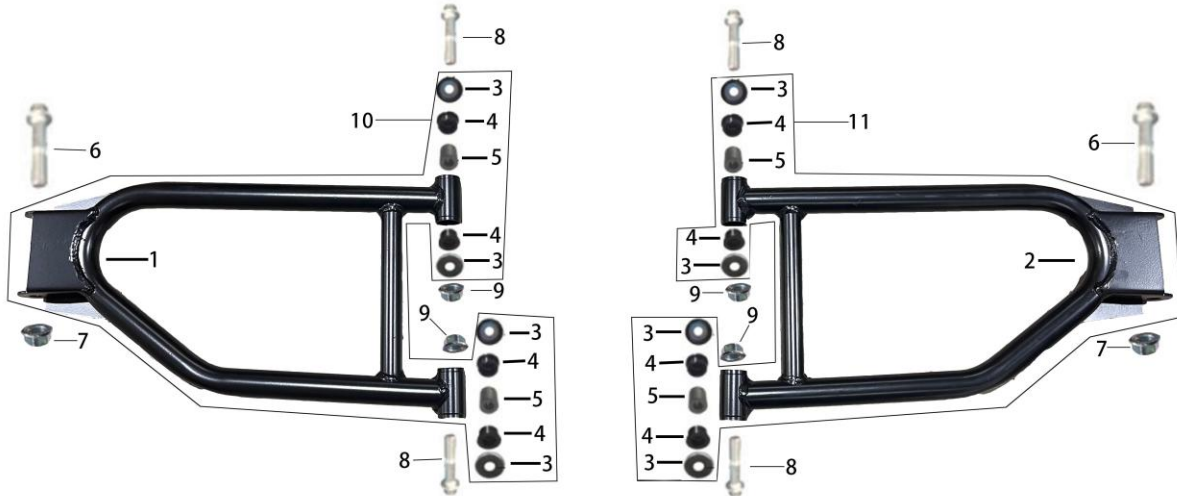

Rear Upper Swing Arm Assy

No.	Code	Model	Name	Qty.
1	565000-0079-01	S200	REAR UPPER SWING ARM - LEFT SIDE	1
1	565000-0086-01	S200	REAR UPPER SWING ARM - LEFT SIDE-BLACK	1
1	565000-0086-02	S200	REAR UPPER SWING ARM - LEFT SIDE-ORANGE	1
2	565000-0080-01	S200	REAR UPPER SWING ARM - RIGHT SIDE	1
2	565000-0087-01	S200	REAR UPPER SWING ARM - RIGHT SIDE-BLACK	1
2	565000-0087-02	S200	REAR UPPER SWING ARM - RIGHT SIDE-ORANGE	1
3	908007-0006	AY70	FRONT SWING ARM SEAL	8
4	902002-0038	A250	BUSHING	8
5	902001-0153	S200	BUSHING	4
6	901001-0044	ATV	FLANGE BOLT	2
7	903007-0008		SELF-LOCKING NUT-M12*1.25	2
7	903007-0008-02	ATV	SELF-LOCKING NUT-M12*1.25	2
8	903019-0021	ATV	FLANGE BOLT-M10*80*1.25	4
8	903019-0021-02	ATV	FLANGE BOLT-M10*80*1.25	4
9	903007-0006		SELF-LOCKINIG NUT-M10*1.25	4
9	903007-0006-02		SELF-LOCKINIG NUT-M10*1.25	4
10			REAR UPPER SWING ARM ASSY.- LEFT SIDE	1
10	C90004-0155		REAR UPPER SWING ARM ASSY.- LEFT SIDE-BLACK	1
10	C90004-0162	S200	REAR UPPER SWING ARM ASSY.- LEFT SIDE-ORANGE	1
11			REAR UPPER SWING ARM ASSY.- RIGHT SIDE	1
11	C90004-0156		REAR UPPER SWING ARM ASSY.- RIGHT SIDE-BLACK	1
11	C90004-0163	S200	REAR UPPER SWING ARM ASSY.- RIGHT SIDE-ORANGE	1