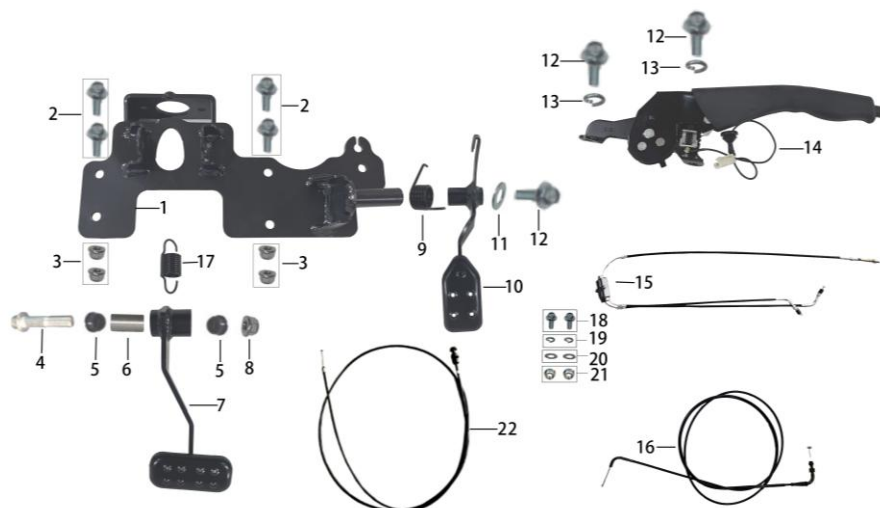

Pedal & Hand Brake Assy

No.	Code	Model	Name	Qty.
1	567000-0028-01	S200	FOOT PEDAL MOUNTING BASE	1
1	567000-0039-01		FOOTPEG MOUNT BASE-BLACK	1
1	567000-0039-02	S200	FOOTPEG MOUNT BASE-ORANGE	1
2	903019-0013-02	ATV	FLANGE BOLT-M8*20	4
2	903019-0013-03	ATV	FLANGE BOLT-M8*20	4
3	903007-0004-02	ATV	SELF-LOCKING NUT-M8	4
3	903007-0005	ATV	SELF-LOCKING NUT-M8	4
4	903018-0035		FLANGE BOLT-M10*70*1.25	1
4	903018-0035-02		FLANGE BOLT-M10*70*1.25	1
5	902002-0029	AY70	BUSHING	2
6	902001-0155	S200	BUSHING	1
7	567000-0026-01	S200	FOOT PEDAL	1
7	567000-0037-01		BRAKE PEDAL-BLACK	1
7	567000-0037-02	S200	BRAKE PEDAL-ORANGE	1
8	903007-0006		SELF-LOCKINIG NUT- M10*1.25	1
8	903007-0006-02		SELF-LOCKINIG NUT- M10*1.25	1
9	407001-0016	S200	THROTTLE SPRING	1
10	567000-0027-01	S200	THROTTLE PEDAL	1
10	567000-0038-01		THROTTLE FOOT PEDAL-BLACK	1
10	567000-0038-02	S200	THROTTLE FOOT PEDAL-ORANGE	1
11	903002-0005-02		FLAT WASHER-Φ8*28*1.5	1
11	903002-0005-03	ATV	FLAT WASHER-Φ8*28*1.5	1
12	903019-0012-02	ATV	FLANGE BOLT-M8*16	3
12	903019-0012-03	ATV	FLANGE BOLT-M8*16	3