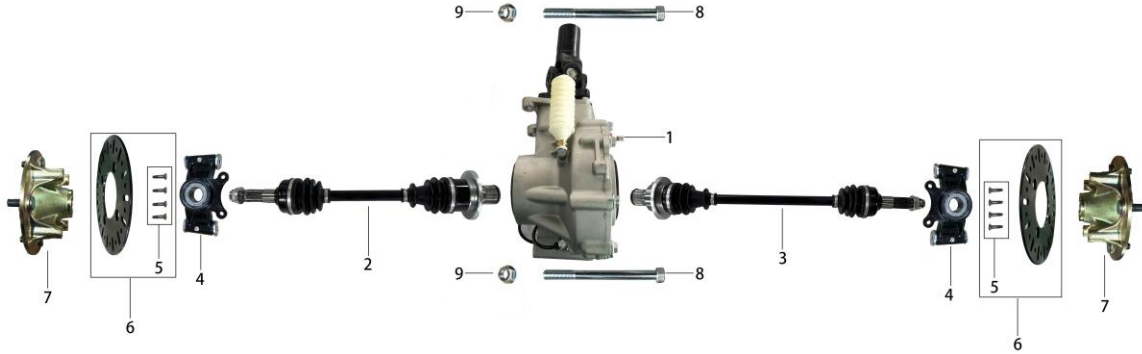

Rear Driven Assy

No.	Code	Model	Name	Qty.
1	564000-0026	S200	REAR DRIVEN ASSY.	1
2	564000-0022	S200	REAR AXLE ASSY. - LEFT PART	1
3	564000-0023	S200	REAR AXLE ASSY. - RIGHT PART	1
4	603002-0040	S200	KNUCKLE KIT	2
5	405012-0001		BOLT-M8*20*1.25	8
6	405001-0029	S200	REAR BRAKE DISC	2
6	405001-0029-02		REAR BRAKE DISC	2
7	402003-0027-02	S200	REAR HUB KIT	2
7	402003-0027-04		REAR HUB KIT	2
8	903017-0017		BOLT-M10*110*1.25	2
8	903017-0017-02		BOLT-M10*110*1.25	2
9	903007-0006		SELF-LOCKINIG NUT-M10*1.25	2
9	903007-0006-02		SELF-LOCKINIG NUT-M10*1.25	2