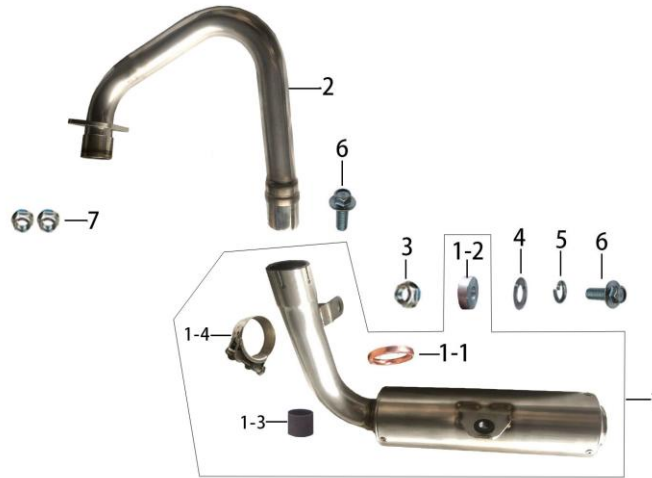

Muffler Assy

No.	Code	Model	Name	Qty.
1	106000-0006	S200	MUFFLER	1
1	106002-0059	S200	MUFFLER	1
1-1	106003-0004	S200	MUFFLER SEAL	1
1-2	106006-0035	S200	MUFFLER BUSHING	1
1-3	106006-0038		MUFFLER BUSHING - LEAD	1
1-4	906001-0003		CLAMP	1
2	106001-0138	S200	EXHAUST PIPE	1
3	903007-0004-02	ATV	SELF-LOCKING NUT-M8	1
3	903007-0005		SELF-LOCKING NUT-M8	1
4	903002-0004-02	ATV	FLAT WASHER-Φ8*16*1.5	1
4	903002-0004-03	ATV	FLAT WASHER-Φ8*16*1.5	1
5	903001-0003	ATV	SPRING WASHER-Φ8*13*2	1
5	903001-0003-02	ATV	SPRING WASHER-Φ8*13*2	1
6	903019-0012-02	ATV	FLANGE BOLT-M8*16	2
6	903019-0012-03	ATV	FLANGE BOLT-M8*16	2
7	903007-0002-02	ATV	SELF-LOCKING NUT-M6	2
7	903007-0002-03	ATV	SELF-LOCKING NUT-M6	2