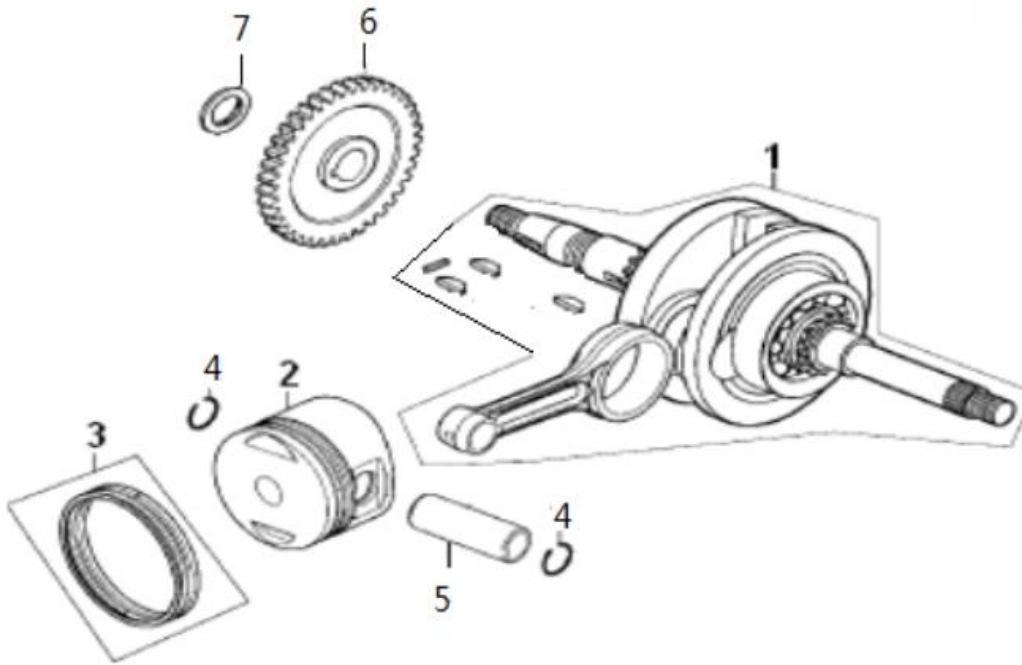

CRANKCASE & PISTON

No.	Code	Name	Qty.
1	101031-0174	CRANKSHAFT COMP	1
2	101031-0171	PISTON	1
3	101031-0173	RING SET, PISTON	1
4	101031-0258	CLIP, PISTON PIN	2
5	101031-0172	PIN, PISTON	1
6	101031-0176	DRIVEN GEAR, BALANCER SHAFT	1
7	101031-0251	WASHER, DRAIN PLUG	1