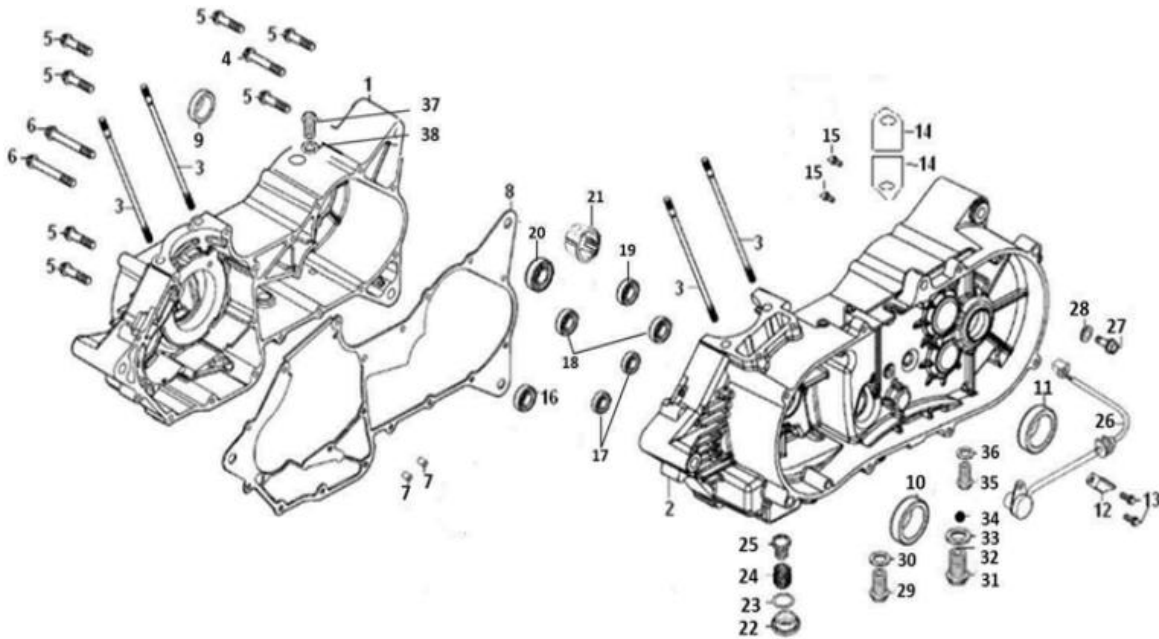

CRANKCASE ASSEMBLY

No.	Code	Name	Qty.
1	101031-0156	CRANKCASE COMP, R	1
2	101031-0155	CRANKCASE COMP, L	1
3	101031-0073	BOLT, STUD A	4
4	101031-0041	BOLT	1
5	101031-0232	BOLT	7
6	101031-0036	BOLT	2
7	101031-0007	PIN, DOWEL	2
8	101031-0161	GASKET, CRANKCASE	1
9	101031-0077	OIL SEAL	1
10	101031-0089	OIL SEAL	1
11	101031-0091	OIL SEAL	1
12	101031-0228	CLAMP PLATE, CABLE	1
13	101031-0233	BOLT	2
14	101031-0203	BEARING BAFFLE, MAINSHAFT	2
15	101031-0233	BOLT	2
16	101031-0269	BEARING	1
17	101031-0268	BEARING	2
18	101031-0267	BEARING	2
19	101031-0263	BEARING	1
20	101031-0266	BEARING	1
21	101031-0265	BEARING	1
22	101031-0170	CAP, OIL FILTER SCREEN	1