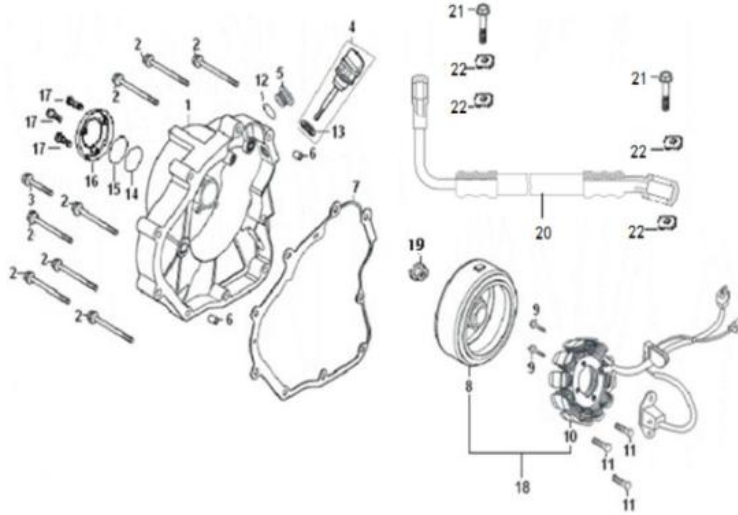

GENERATOR ASSY

No.	Code	Name	Qty.
1	101031-0158	COVER, R CRANKCASE	1
2	101031-0238	BOLT	8
3	101031-0041	BOLT	1
4	101031-0165	GAUGE, OIL LEVEL	1
5	101031-0163	CAP, GENERATOR	1
6	101031-0007	PIN, DOWEL	2
7	101031-0160	GASKET, R CRANKCASE COVER	1
8	101031-0224	FLYWHEEL COMP	1
9	101031-0036	BOLT	2
10	101031-0225	STATOR COMP	1
11	101031-0047	BOLT	3
12	101031-0281	RING	2
13	101031-0282	RING	1
14	101031-0285	RING	1
15	101031-0284	RING	1
16	101031-0164	COVER, R. DECORATIVE	1
17	101031-0233	BOLT	3
18	101031-0223	GENERATOR ASSY.	1
19	101031-0242	NUT, FLANGE	1
20	101031-0273	OIL PIPE	1
21	101031-0274	PIPE JIONT	2
22	101031-0246	WASHER, DRAIN PLUG	4