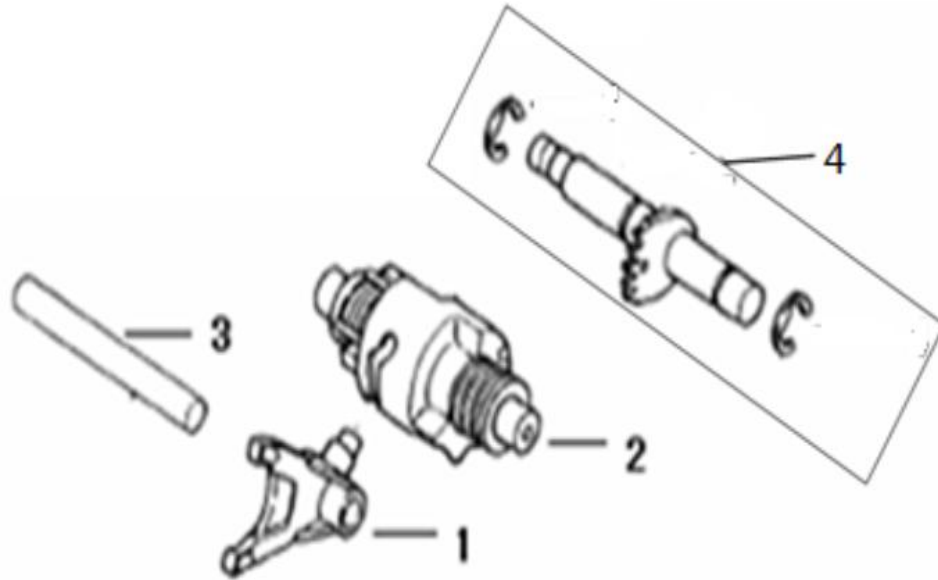

VARIABLE UNIT

No.	Code	Name	Qty.
1	101031-0212	FORK, GEARSHIFT	1
2	101031-0211	DRUM, GEARSHIFT	1
3	101031-0213	SHAFT, GEARSHIFT, FORK	1
4	101031-0214	GEAR SHAFT	1