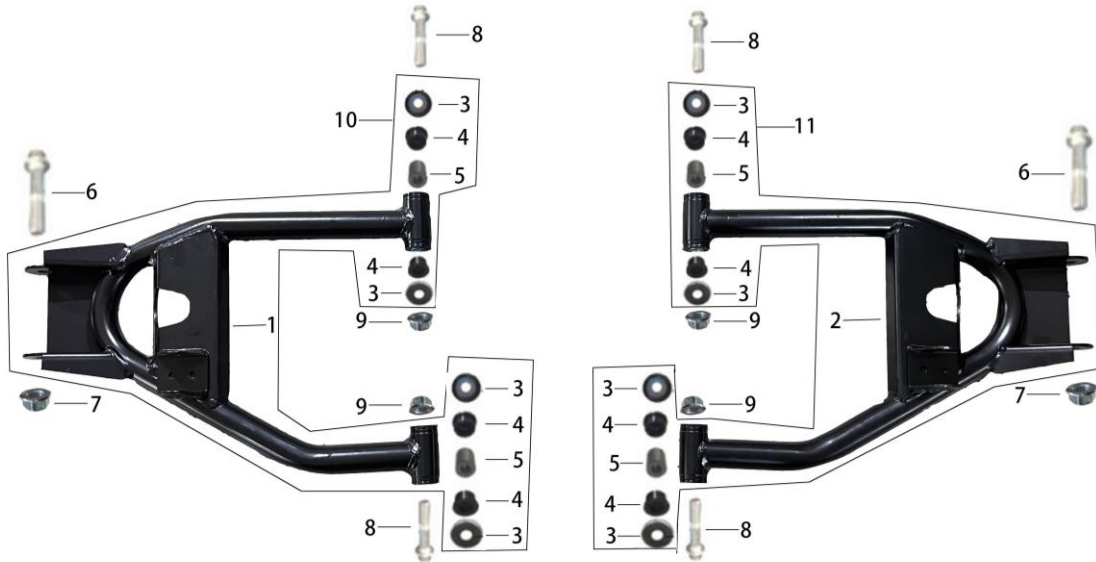

Rear Lower Swing Arm Assy

No.	Code	Model	Name	Qty.
1	565000-0081-01	S200	REAR LOWER SWING ARM - LEFT SIDE-BLACK	1
1	565000-0081-02	S200	REAR LOWER SWING ARM - LEFT SIDE-ORANGE	1
2	565000-0082-01	S200	REAR LOWER SWING ARM - RIGHT SIDE-BLACK	1
2	565000-0082-02	S200	REAR LOWER SWING ARM - RIGHT SIDE-ORANGE	1
3	908007-0006	AY70	FRONT SWING ARM SEAL	8
4	902002-0038	A250	BUSHING	8
5	902001-0153	S200	BUSHING	4
6	901001-0044	ATV	FLANGE BOLT	2
7	903007-0008		SELF-LOCKING NUT-M12*1.25	2
7	903007-0008-02	ATV	SELF-LOCKING NUT-M12*1.25	2
8	903019-0021	ATV	FLANGE BOLT-M10*80*1.25	4
8	903019-0021-02	ATV	FLANGE BOLT-M10*80*1.25	4
9	903007-0006		SELF-LOCKINIG NUT-M10*1.25	4
9	903007-0006-02		SELF-LOCKINIG NUT-M10*1.25	4
10	C90004-0157		REAR LOWER SWING ARM ASSY. - LEFT SIDE-BLACK	1
10	C90004-0164	S200	REAR LOWER SWING ARM ASSY. - LEFT SIDE-ORANGE	1
11	C90004-0158		REAR LOWER SWING ARM ASSY.- RIGHT SIDE-BLACK	1
11	C90004-0165	S200	REAR LOWER SWING ARM ASSY.- RIGHT SIDE-ORANGE	1