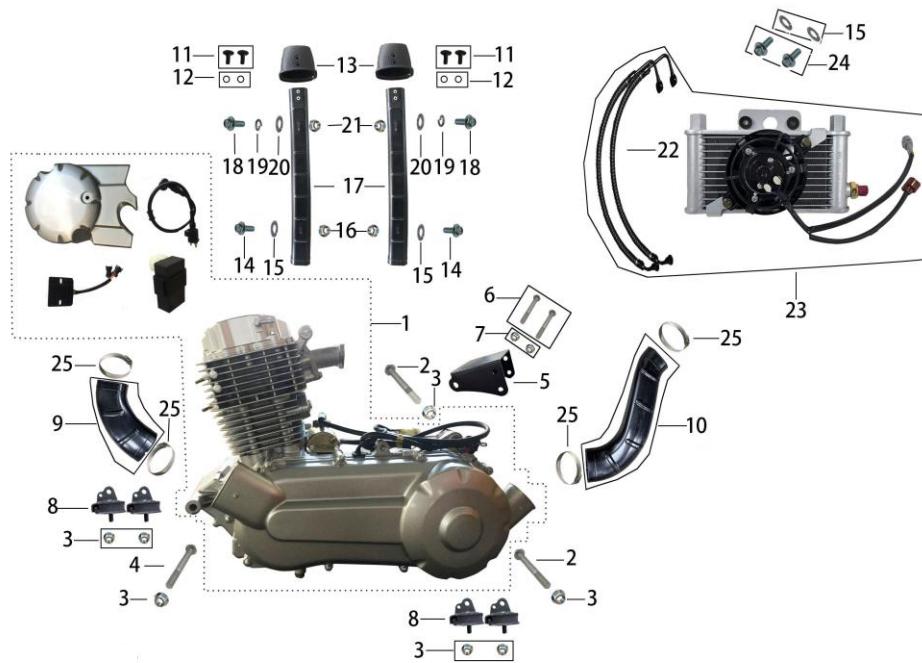

Engine Assy

No.	Code	Model	Name	Qty.
1	101000-0617	S200	ENGINE	1
1	101000-0617-03	S200	ENGINE	1
2	901001-0003-02	TT	FLANGE BOLT-Φ10*105*M10*1.25MM	2
3	903007-0006		SELF-LOCKING NUT-M10*1.25	7
3	903007-0006-02		SELF-LOCKING NUT-M10*1.25	7
4	903018-0038		FLANGE BOLT-M10*160*1.25MM	1
4	903018-0038-02	ATV	FLANGE BOLT-M10*160*1.25MM	1
4	903018-0058	S200	FLANGE BOLT-M10*165*1.25MM	1
5	568000-0110	S200	ENGINE HANGER PLATE-BLACK	1
5	568000-0110-02	S200	ENGINE HANGER PLATE-ORANGE	1
6	903018-0022	TT	FLANGE BOLT-M8*105	2
7	903007-0004-02	ATV	SELF-LOCKING NUT-M8	2
7	903007-0005		SELF-LOCKING NUT-M8	2
8	568000-0122	S200	SHOCK ABSORBER FOR ENGINE	4
9	803012-0039	S200	AIR INTAKE PIPE - BOTTOM RIGHT	1
9	803012-0039-02		AIR INTAKE PIPE - BOTTOM RIGHT	1
10	803012-0037	S200	AIR INTAKE PIPE - BOTTOM LEFT	1
10	803012-0037-02	S200	AIR INTAKE PIPE - BOTTOM LEFT	1
11	903018-0003-02	ATV	FLANGE BOLT-M6*12	4
11	903018-0003-03	ATV	FLANGE BOLT-M6*12	4