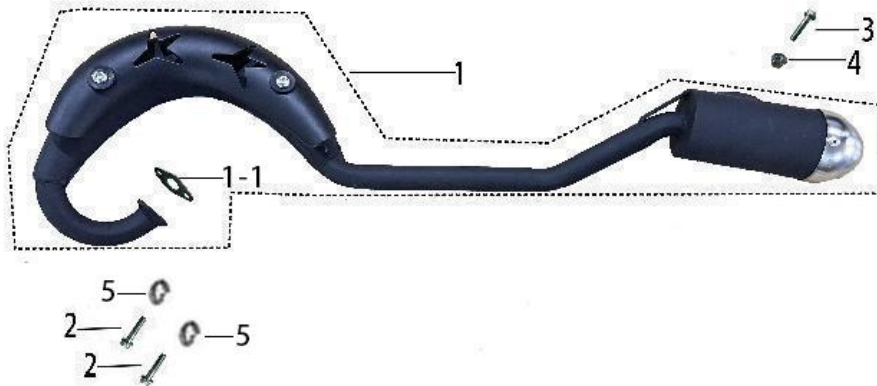

Muffler Assy

No.	Code	Model	Name	Qty.
1	106000-0004	A50	MUFFLER	1
1-1	106003-0006		GASKET	1
2	903013-0006-02	ATV	SCREW M6*16	2
2	903013-0006-06	ATV	SCREW M6*16	2
3	903019-0012-02		BOLTM8*16	1
3	903019-0012-06	ATV	BOLTM8*16	1
4	903006-0003-02		NUT M8	1
4	903006-0003-03	ATV	NUT M8	1
5	903001-0002-02		WASHERΦ6	2
5	903001-0002-06	ATV	WASHERΦ6	2