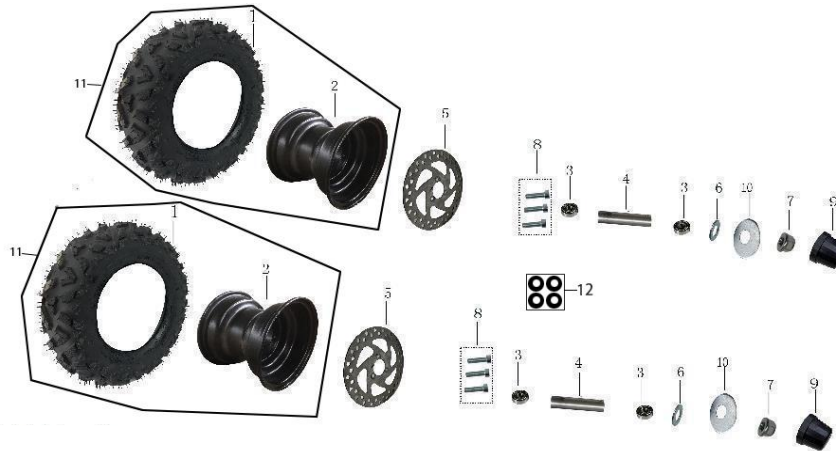

Front Wheel Assy

No.	Code	Model	Name	Qty.
1	401006-0052	eA50	FRONT TYRE	2
2	401000-0086	eA50	FRONT RIM	2
3	907001-0005		BEARING	4
4	902001-0148	eA50	INNER TUBE	2
5	404001-0025	eA50	FRONT DISC BRAKE DISC	2
6	903002-0010		GASKET $\Phi 12*24*2$	2
6	903002-0010-03	ATV	GASKET $\Phi 12*24*2$	2
7	903007-0008		NUT M12*1.25	2
7	903007-0008-02	ATV	NUT M12*1.25	2
8	903015-0001		SCREW M6*10	6
8	903015-0001-02		SCREW M6*10	6
9	401011-0001		WHEEL HUB COVER	2
10	505002-0012		DUST COVER GASKET	2
11	C90004-0186	eA50	FRONT LEFT/RIGHT WHEEL ASSEMBLY	2
12	401006-0052		EVA	4