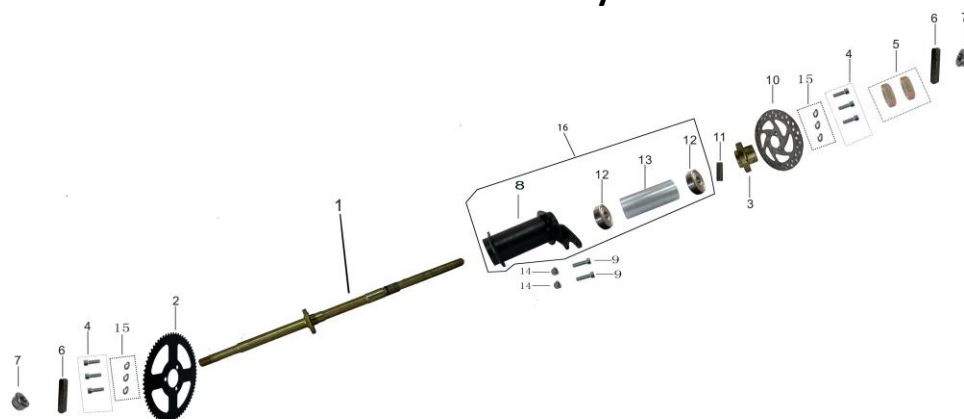

Rear Axle Assy

No.	Code	Model	Name	Qty.
1	505001-0020	eA50	REAR SHAFT	1
2	205001-0048	A50	STEEL REAR SPROCKET	1
2	205001-0053	A50	STEEL REAR SPROCKET	1
3	205003-0008	eA50	REAR SPROCKET SEAT	1
4	903013-0006		SCREW M6*16	6
4	903013-0006-06	ATV	SCREW M6*16	6
5	903005-0013	eA50	NUT M20*1.5*H10	2
6	505002-0010	eA50	REAR AXLE FLAT KEY	2
7	903007-0010	T4	NUT M16*1.5	2
7	903007-0010-02	T4	NUT M16*1.5	2
8	564000-0018	eA50	REAR AXLE	1
8	564000-0025	eA50	REAR AXLE	1
9	903019-0013-02	ATV	BOLTM8*20	2
9	903019-0013-06	ATV	BOLTM8*20	2
10	405001-0024	eA50	REAR DISC BRAKE DISC	1
11	505002-0009	eA50	REAR AXLE FLAT KEY	1
12	907001-0033		BEARING	2
13	902001-0146	eA50	LINER TUBE Φ20.2*25*H97	1
14	903007-0004-02	ATV	NUTM8	2
14	903007-0005		NUTM8	2
15	903001-0002		GASKET Φ6	6
15	903001-0002-06	ATV	GASKET Φ6	6
16	C90004-0122		REAR AXLE ASSY	1