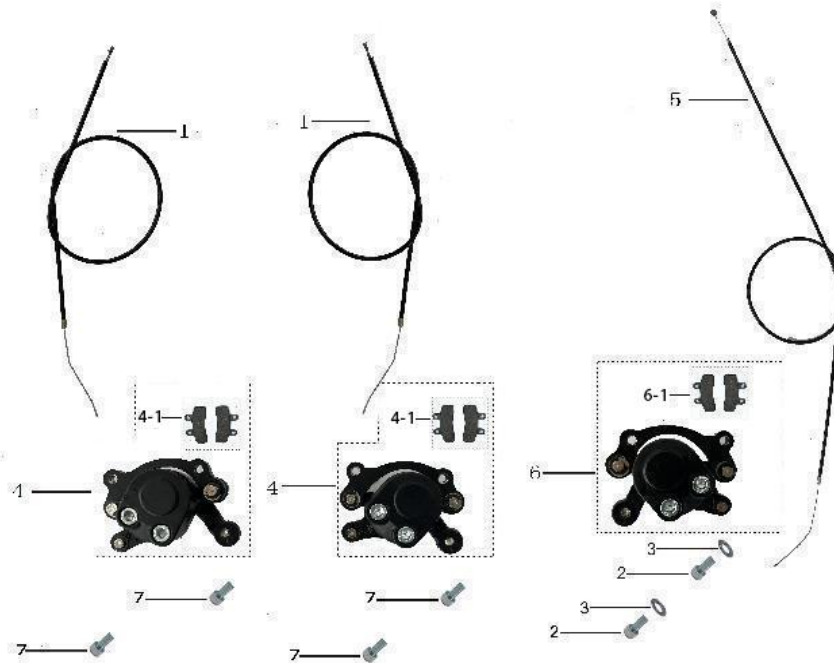

Brake Assy

No.	Code	Model	Name	Qty.
1	602016-0023	eA50	BRAKE LINE-F	2
2	903013-0006		SCREW M6*16	2
2	903013-0004		SCREW M6*12	2
2	903013-0004-06		SCREW M6*12	2
3	903001-0002		GASKET Φ6	2
4	404006-0017	eA50	FRONT BRAKE LOWER CYLINDER-L	2
4-1	404007-0026		FRONT BRAKE PAD	2
5	602016-0024	eA50	BRAKE LINE-R	1
6	404006-0018	eA50	FRONT BRAKE LOWER CYLINDER-R	1
6-1	404007-0026		FRONT BRAKE PAD	1
7	903013-0004		SCREW M6*12	4
7	903013-0004-06		SCREW M6*12	4