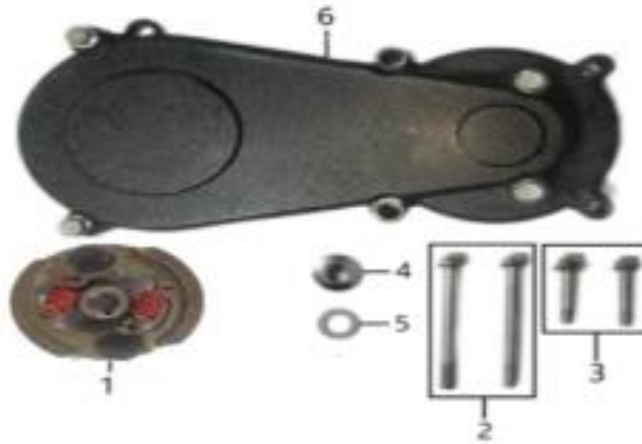

## Piston

NO.	CODE	NAME	QTY.
1	A04030-0050	PISTON RING	2
2	A04030-0020	PISTON	1
3	A04030-0030	PISTON PIN	1
4	A00263-1001	NEEDLE BEARING	1
5	A04030-0040	PISTON PIN RETAINER RING	2

## Cylinder

NO.	CODE	NAME	QTY.
1	A04020-0020	CYLINDER	1
2	A03020-0040	CYLINDER SEALING GASKET	1
3	A03020-0060	SPARKING PLUG	1
4	A00118-0602-66	SCREW M6*22	4

## Clutch

NO.	CODE	NAME	QTY.
1	A04051-0010	CLUTCH SHOE COMBINATION	1
2	A00103-0613-24	BOLT M6X65	2
3	A00100-0601-24	BOLT M6X30	2
4	A00159-0802-23	NUT M8×1.25	1
5	A00160-0801	GROMMET 8X16X1.6	1
6	A04040-0010	TRANSMISSION CASE	1