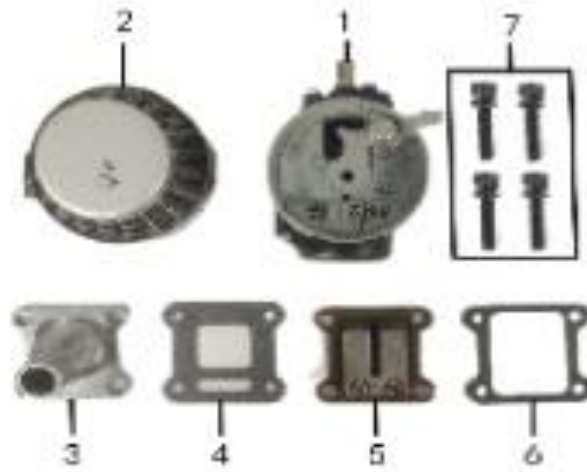

Carburetor

NO.	CODE	NAME	QTY.
1	A04080-0020	CARBURETOR COMBINATION	1
2	A04080-0070	AIR FILTER	1
3	A04080-0040	INTAKE PIPE ASSEMBLY	1
4	A04080-0090	SEALING GASKET FOR INTAKE PIPE	1
5	A03080-0010	REED VALVE COMBINATION	1
6	A03080-0050	REED VALVE SEALING GASKET	1
7	A00118-0501-34	SCREW M5*20	4