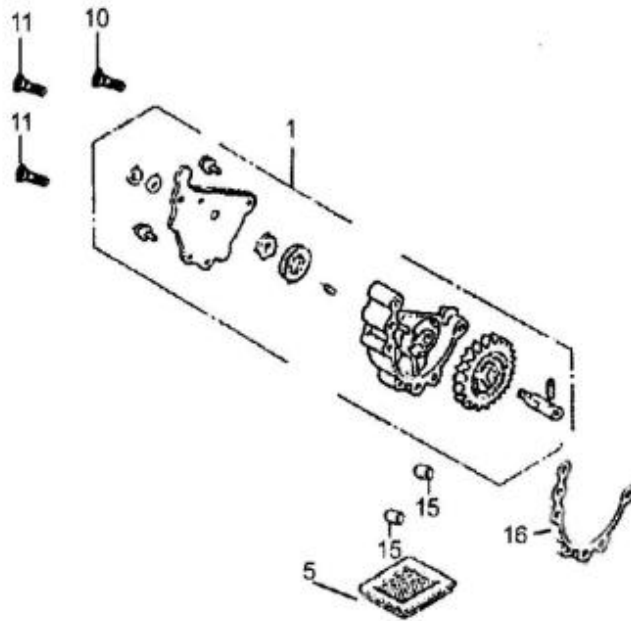

Oil Pump

NO.	CODE	NAME	QTY.
1	101021-0573	OIL PUMP ASSEMBLY	1
5	101021-0577	OIL GAUZE FILTER	1
10	101021-0582	SCREW M6×35	1
11	101021-0583	SCREW M6×40	2
15	101021-0587	LIMIT PIN	2
16	101021-0588	GASKET,OIL PUMP	1