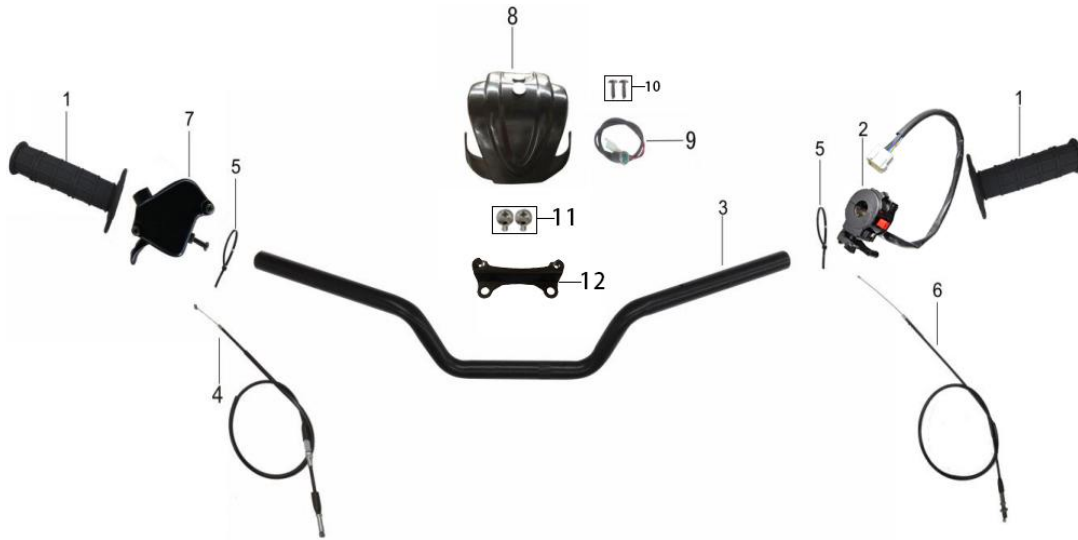

A150 Parts Catalog

Handlebar Assy

No.	Code	Model	Name	Qty.
1	602006-0015	AU150	BAR GRIP	2
1	602006-0026		GRIP	2
2	313001-0008	AY70-2	MULTI-FUNCTIONAL SWITCH	1
3	602001-0015	A125	STEEL HANDLE BAR	1
4	602014-0001	AU150	THROTTLE CABL	1
4	602014-0037	A150	THROTTLE CABLE	1
5	906003-0002		PLASTIC BELT	2
6	602015-0001	A125	CHOCK CABLE	1
7	602011-0008	A125	ACCELERATOR	1
7	602011-0012	AY70	ACCELERATOR	1
8	308006-0018-02	AU110	FRONT DISPLAY LAMPSHADE	1
9	316005-0002		GEAR DISPLAY PLUG-IN	1
9	317002-0006		GEAR DISPLAY PLUG-IN	1
10	903020-0029	AU110	BOLT M4.8*6	2
11	903009-0005-02	ATV	SCREW M5*12	2
11	903009-0005-03	ATV	SCREW M5*12	2
12	568000-0103	AU150	BRACKET	1
12	568000-0103-02		BRACKET	1

Rear Brake Assy

No.	Code	Model	Name	Qty.
1	405000-0085	A125	REAR BRAKE ASSY.	1
1-1	405008-0007	AT110	BRAKE PAD	1
1-2	405009-0007	AU150	REAR BRAKE BRACKET	1
2	903019-0014-02	ATV	FLANGE BOLT M8*25	2
2	903019-0014-03	ATV	FLANGE BOLT M8*25	2
3	903006-0002-02	ATV	NUT M6	22
3	903006-0002-06	ATV	NUT M6	2
4	903018-0005-02		FLANGE BOLT M6*20	2
4	903018-0005-06	ATV	FLANGE BOLT M6*20	2
5	405010-0001	TD	REAR BRAKE OIL PIPE CLAMP Φ 10	1
6	903019-0003		BOLT M6*16	1
6	903019-0003-02	ATV	BOLT M6*16	1
7	903007-0002-02	ATV	NUT M6	1
7	903007-0002-03	ATV	NUT M6	1

Oil Pump

NO.	CODE	NAME	QTY.
1	101021-0573	OIL PUMP ASSEMBLY	1
5	101021-0577	OIL GAUZE FILTER	1
10	101021-0582	SCREW M6×35	1
11	101021-0583	SCREW M6×40	2
15	101021-0587	LIMIT PIN	2
16	101021-0588	GASKET,OIL PUMP	1