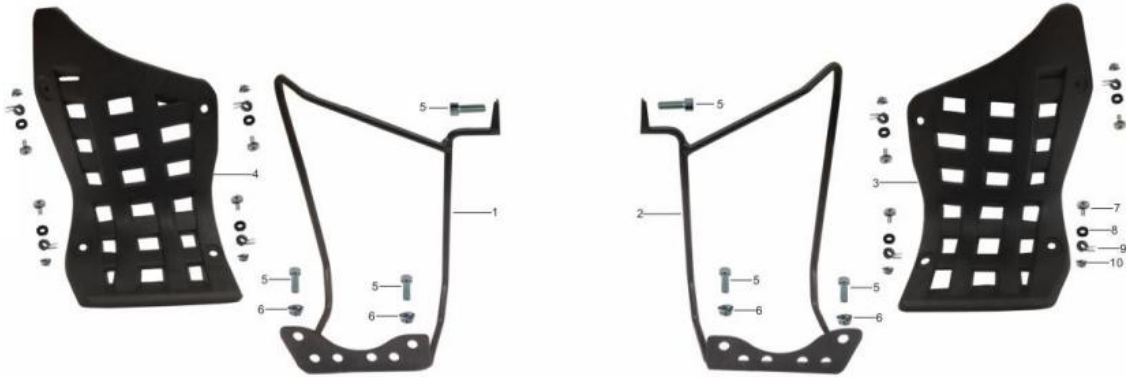

Combination Of Left And Right Foot Pedals

No.	Code	Model	Name	Qty.
1	568000-0032	A125	REAR FOOTPEG GUARD BRACKET- RIGHT	1
2	568000-0031	A125	REAR FOOTPEG GUARD BRACKET- LEFT	1
3	803003-0006	A125	LEFT PLASTIC FOOTPEG	1
4	803003-0007	A125	RIGHT PLASTIC FOOTPEG	1
5	903019-0011-02	ATV	BOLT M8*12	6
5	903019-0011-03	ATV	BOLT M8*12	6
6	903007-0004-02	ATV	NUT M8	4
6	903007-0005		NUT M8	4
7	903012-0007-02	ATV	SCREW TM6*16	8
7	903012-0007-03	ATV	SCREW TM6*16	8
8	908003-0002		WASHER $\Phi 5.5 \times 15 \times 2$	8
9	908007-0005	ATV	RUBBER HOOP $\Phi 8/R$	8
10	903007-0002-02	ATV	NUT M6	8
10	903007-0002-03	ATV	NUT M6	8