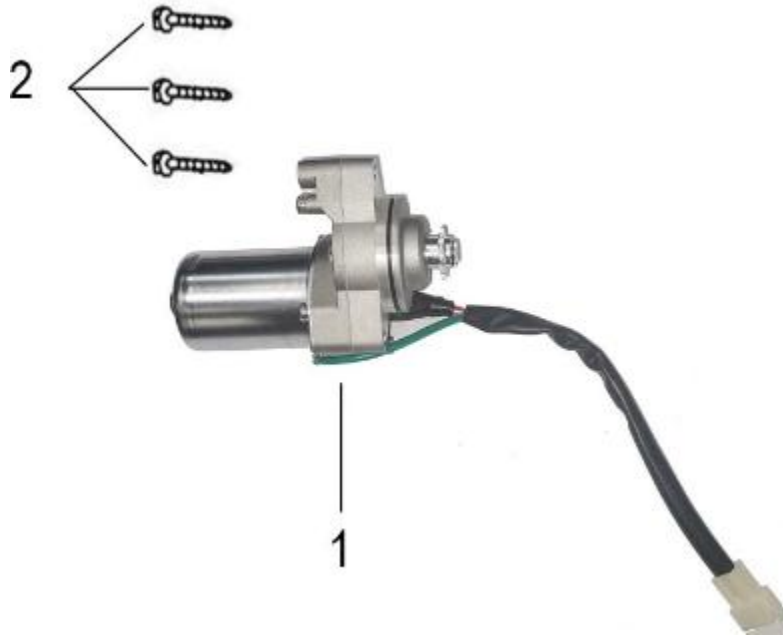

Starting Motor

NO.	CODE	NAME	QTY.
1	101021-0611	STARTING MOTOR	1
2	101021-0615	BOLT M6×50	2