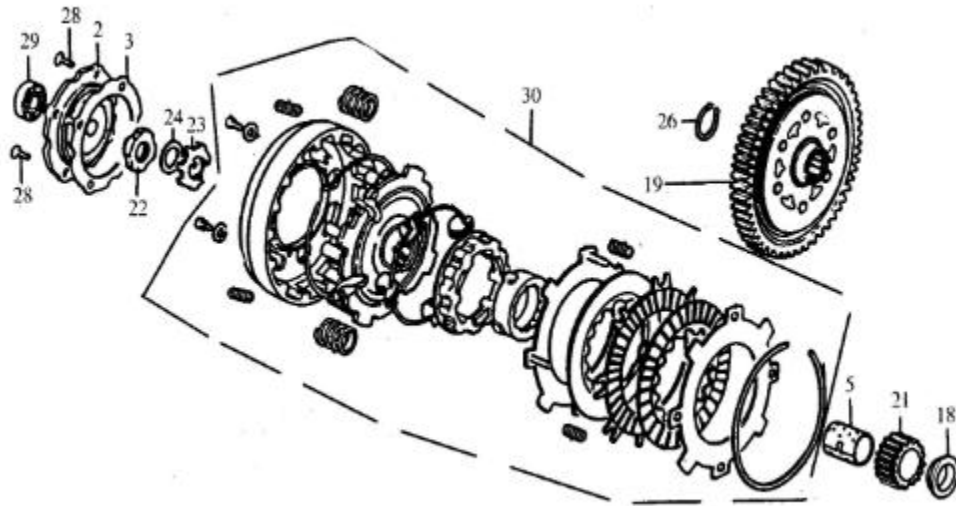

Clutch

NO.	CODE	NAME	QTY.
2	101021-0522	END COVER	1
3	101021-0523	GASKET	1
5	101021-0525	BUSH	1
18	101021-0538	WASHER	1
19	101021-0539	PRIMARY DRIVER GEAR(69Z)	1
21	101021-0541	PRIMARY DRIVER GEAR(17Z)	1
22	101021-0542	LOCK NUT M14×1	1
23	101021-0543	LOCK WASHER 14	1
24	101021-0544	WASHER 14	1
26	101021-0546	CIRCLET	1
28	101021-0548	SCREW M5×10	2
29	101021-0549	ROLLER BEARING 6000	1
30	101021-0550	CLUTCH SET	1