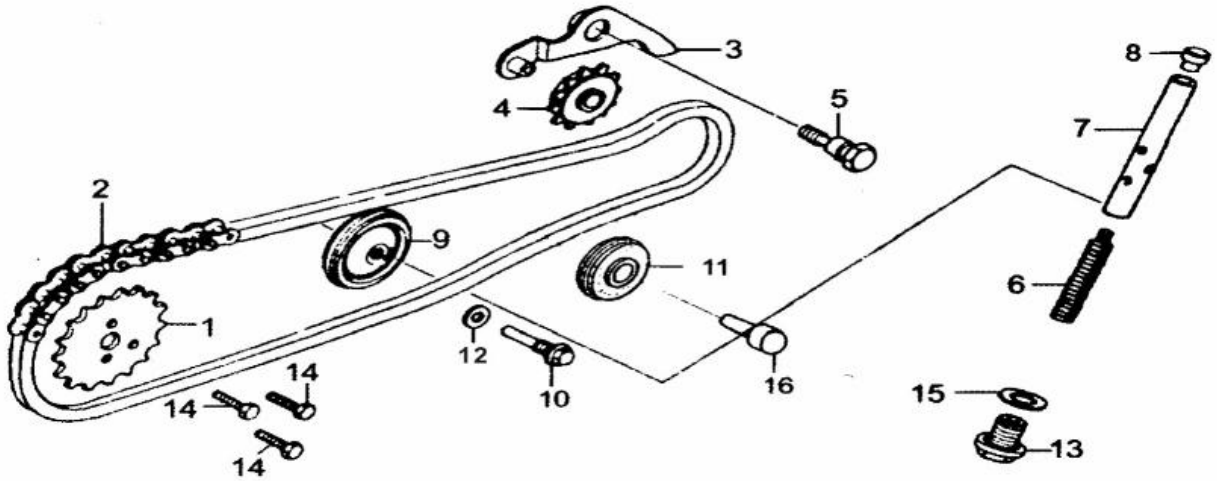

CYLINDER HEAD

No.	Code	Name	Qty.
1	101021-0447	CYLINDER HEAD COVER	1
2	101021-0448	CYLINDER HEAD COVER SEAL PACKING	1
3	101021-0449	CYLINDER HEAD LEFT COVER	1
4	101021-0450	CYLINDER HEAD LEFT COVER SEAL PACKING	1
5	101021-0451	CYLINDER HEAD RIGHT COVER	1
6	101021-0452	CYLINDER HEAD RIGHT COVER SEAL RING	1
7	101021-0453	VALVA COVER	2
8	101021-0454	SEAL FOR INTAKE VALVE	2
11	101021-0457	SPARKING PLUG	1
12	101021-0458	CUSHION RING	3
13	101021-0459	CUSHION RING	1
14	101021-0460	NUT	4
15	101021-0461	BOLT	1
16	101021-0462	SCREW	2
17	101021-0463	PLATE BOLT	4
18	101021-0464	SEAL PACKING FOR THE INTAKE	1
19	101021-0465	INTAKE	1
20	101021-0466	SEAL PACKING	1
21	101021-0467	CARBURETOR SEAL PACKING	1
22	101021-0468	PLATE BOLT	4
23	101021-0469	CYLINDER HEAD ASSY	1
25	101021-0471	Aluminum Washer	1

Timing Chain & Tensioner

NO.	CODE	NAME	QTY.
1	101021-0485	TIMING DRIVER SPROCKET(32)	1
2	101021-0486	TIMING CHAIN(84T)	1
3	101021-0487	TENSIONING ARM	1
4	101021-0488	TENSIONING ROLLER	1
5	101021-0489	SCREW	1
6	101021-0490	SPRING	1
7	101021-0491	TENSIONING BAR	1
8	101021-0492	CAP	1
9	101021-0493	GUIDING WHEEL	1
10	101021-0494	PIN,GUIDING WHEEL	1
11	101021-0495	CHAIN TENSION CONTACT ROLLER II	1
12	101021-0496	ALUMINIUMWASHER 8	1
13	101021-0497	SEALING PLUG M14×1.5	1
14	101021-0498	BOLT M5×12	3
15	101021-0499	ALUMINIUM WASHER 14	1
16	101021-0500	CHAIN TENSION CONTACT ROLLER II PIN	1