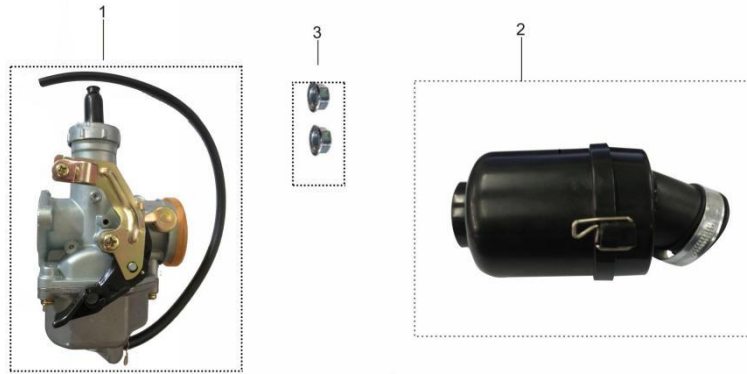

Carburetor And Air Filter Assy

No.	Code	Model	Name	Qty.
1	102000-0010	AU150	CARBURETOR	1
2	105000-0024	AU150	AIR FILTER	1
3	903006-0002-02	ATV	NUT M6	2
3	903006-0002-06	ATV	NUT M6	2