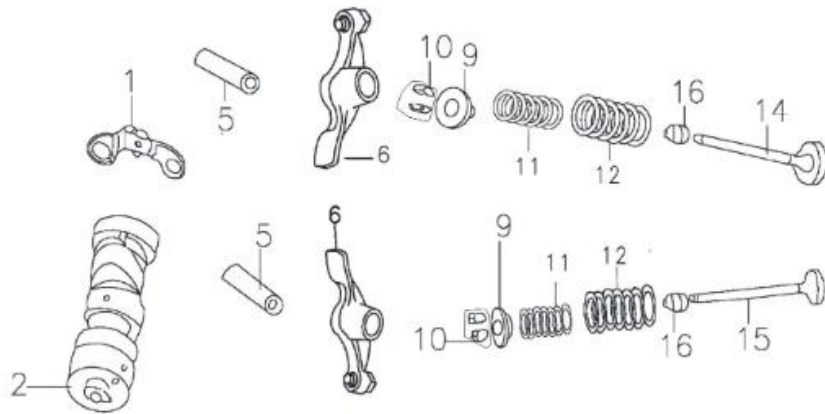

CAMSHAFT ASSY

No.	Code	Name	Qty.
1	101021-0472	ISOLATOR LOCKER ASSEMBLY	1
2	101021-0473	CAMSHAFT SUBASSEMBLY	1
5	101021-0474	ROCKERARM SHAFT	2
6	101021-0475	ROCKER ARM, VALVE	2
9	101021-0478	UP SPRING SEAT	2
10	101021-0479	AIR VALVE LOCKER	4
11	101021-0480	INNER SPRING, VALVE	2
12	101021-0481	OUTER SPRING, VALVE	2
14	101021-0482	INDUCTION VALVE	1
15	101021-0483	EXHAUST VALVE	1
16	101021-0484	VALVE STEM SEAL	2