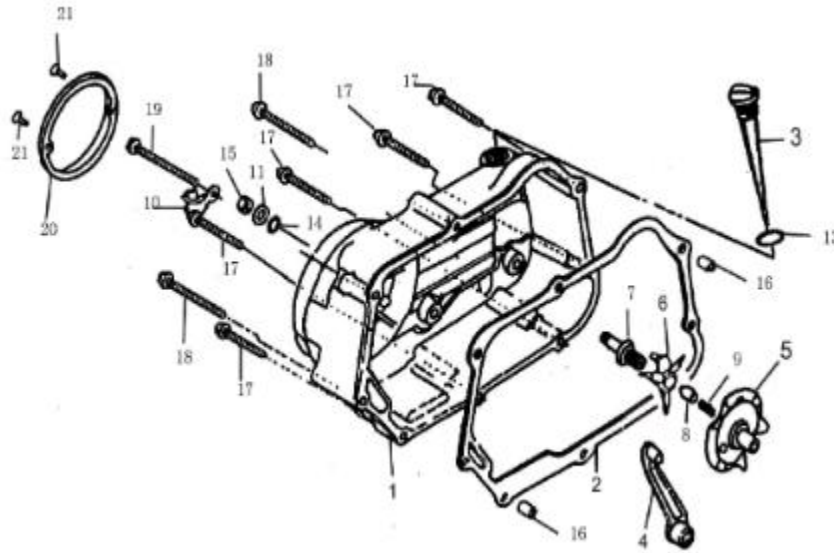

Right Crankcase Cover

NO.	CODE	NAME	QTY.
1	101021-0501	RIGHT CRANKCASE COVER	1
2	101021-0502	GASKET.CRANKCASE COVER,RH	1
3	101021-0503	DIPSTICK	1
4	101021-0504	CLUTCH LEVER COMP	1
5	101021-0505	CLUTCH PLATE SET	1
6	101021-0506	BALL RETAINER COMP	1
7	101021-0507	CLUGTCH ADJUSTING BOLT	1
8	101021-0508	OIL TUBE	1
9	101021-0509	SPRING	1
10	101021-0510	CORD CLIP	1
11	101021-0511	WASHER 8MM	1
13	101021-0512	O-RING 18×3.5	1
14	101021-0513	O-RING 7.5X1.9	1
15	101021-0514	HEX NUT 8MM	1
16	101021-0515	DOWEL PIN 8×12	2
17	101021-0516	BOLT 6×40	5
18	101021-0517	BOLT 6×65	2
19	101021-0518	BOLT 6×80	1
20	101021-0519-02	CLUTCH COVER	1
21	101021-0520	SCREW 6×12	2