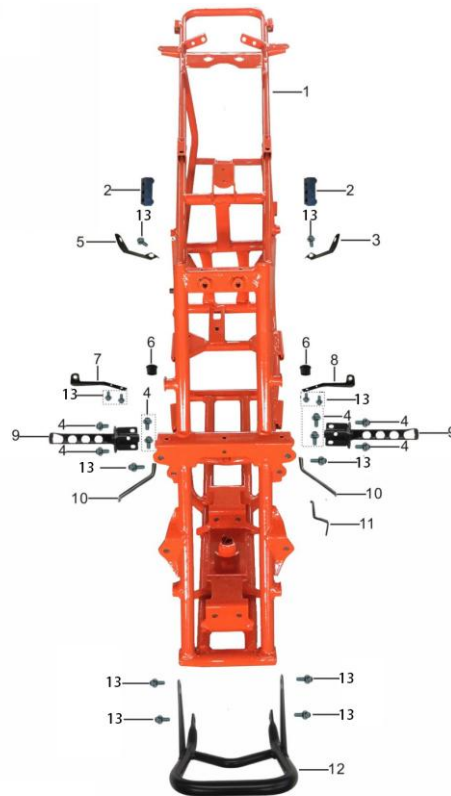

Front Wheel Assy

No.	Code	Model	Name	Qty.
1	401006-0043		FRONT TYRE	2
2	401003-0013	A125	FRONT HUB COMP.	2
3	401000-0062	A150	FRONT RIM	2
4	404001-0015	A125	FRONT BRAKE DISC	2
5	903008-0011	ATV	SLOTTED NUT M14*1.5*H18	2
5	903008-0011-02	ATV	SLOTTED NUT M14*1.5*H18	2
6	904002-0004-02	ATV	COTTER PIN 3*20	2
6	904002-0004-03	ATV	COTTER PIN 3*20	2
7	908007-0003	ATV	HUB COVER	2
8	903014-0001	ATV	SCREW M6*16 10.9	12
8	903014-0001-03	ATV	SCREW M6*16 10.9	12
9	603002-0012	A125	RIGHT KNUCKLE $\Phi 12.5*18*1.5*2$	1
9	603002-0023	A150	RIGHT KNUCKLE $\Phi 12.5*18*1.5*2$	1
10	603002-0011	A125	LEFT KNUCKLE $\Phi 12.5*18*1.5*2$	1
10	603002-0024	A150	LEFT KNUCKLE $\Phi 12.5*18*1.5*2$	1
11	903007-0006		NUT M10*1.25	8
11	903007-0006-02		NUT M10*1.25	8
12	903002-0012-02	ATV	FLAT WASHER $\Phi 15*28*1.5$	2
12	903002-0012-03	ATV	FLAT WASHER $\Phi 15*28*1.5$	2
13	C90004-0036	A150	FRONT LEFT/RIGHT WHEEL ASSEMBLY	2

Frame Assy

No.	Code	Model	Name	Qty.
1	561000-0004-02	A125	FRAME ASSY.	1
2	908007-0020	MR	SUBFRAME RUBBER BUFFER	2
3	568000-0022	A125	REAR VEHICLE CLOTH SIDE MOUNTING PLATE(LEFT)	1
4	903019-0012-02	ATV	BOLT M8*16	8
4	903019-0012-06	ATV	BOLT M8*16	8
5	568000-0023	A125	REAR PLASTICS SIDE MOUNTING PLATE-RIGHT	1
6	908007-0015		RUBBER PLUG $\Phi 14*\Phi 19*17$	2
7	568000-0021	A125	FRONT PLASTICS SIDE MOUNTING PLATE2-RIGHT	1
8	568000-0020	A125	FRONT PLASTICS SIDE MOUNTING PLATE2-LEFT	1
9	567000-0001	A125	FOOTPEG	2
10	568000-0019	A125	SIDE MOUNTING PLATE	2
11	568000-0018	A125	MOUNTING PLATE	1
12	704000-0007-01	A125	FRONT BUMPER	1
13	903019-0011-02	ATV	BOLT M8*12	12
13	903019-0011-03	ATV	BOLT M8*12	12