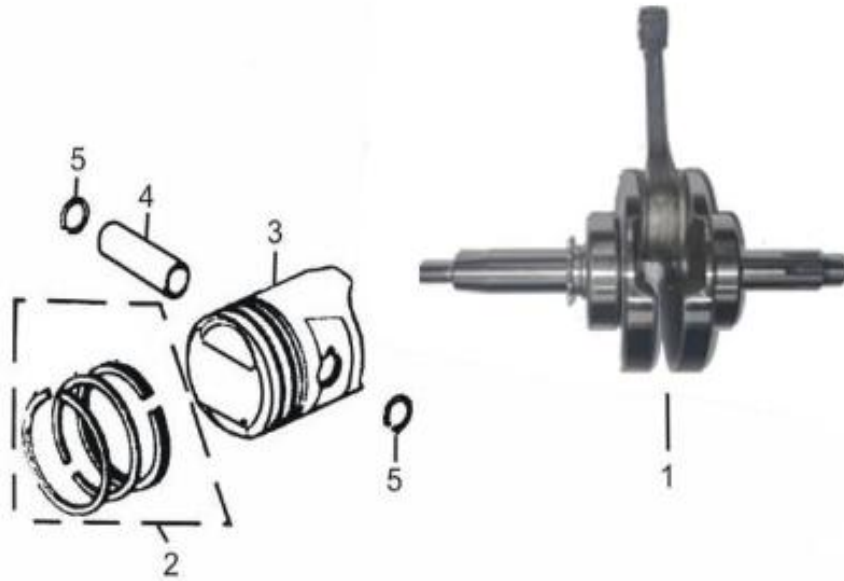

Crankshaft & Piston

NO.	CODE	NAME	QTY.
1	101021-0638	CRANKSHAFT & CONNECTING ROD	1
2	101021-0639	PISTON RING SET	1
3	101021-0640	PISTON	1
4	101021-0641	PISTON PIN	1
5	101021-0642	CIRELIP, PISTON PIN	2