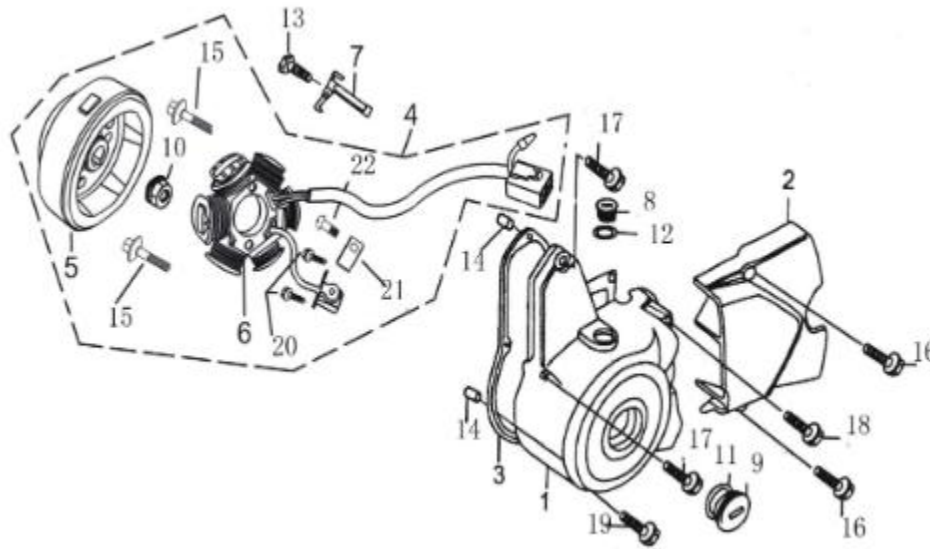

Left Crankcase Cover & Magnetic Motor

NO.	CODE	NAME	QTY.
1	101021-0551-02	CRANKCASE COVER,LH	1
2	101021-0552	REAR COBER.LH	1
3	101021-0553	GASKET,CRANKCASE,LH	1
4	101021-0554	MAGNETO ASSY	1
5	101021-0555	ROTOR,MAGNETO	1
6	101021-0556	STATOR,MAGNETO	1
7	101021-0557	WIRE CLAMP 6	1
8	101021-0558	A.C GENERATOR CAP	1
9	101021-0559	HOLE PLUG	1
10	101021-0560	LOCK NUT	1
11	101021-0561	O-RING 27.4×2.4	1
12	101021-0562	O-RING 13.8×2.5	1
13	101021-0563	BOLT M6×16	1
14	101021-0564	SET PIN 8×12	2
15	101021-0565	BOLT M6×22	2
16	101021-0566	BOLT M6×28	2
17	101021-0567	BOLT M6×32	2
18	101021-0568	BOLT M6×50	1
19	101021-0569	BOLT M6×70	1
20	101021-0570	SCREW M5×16	2
21	101021-0571	WIRE CLAMP	1
22	101021-0572	SCREW M5×6	1