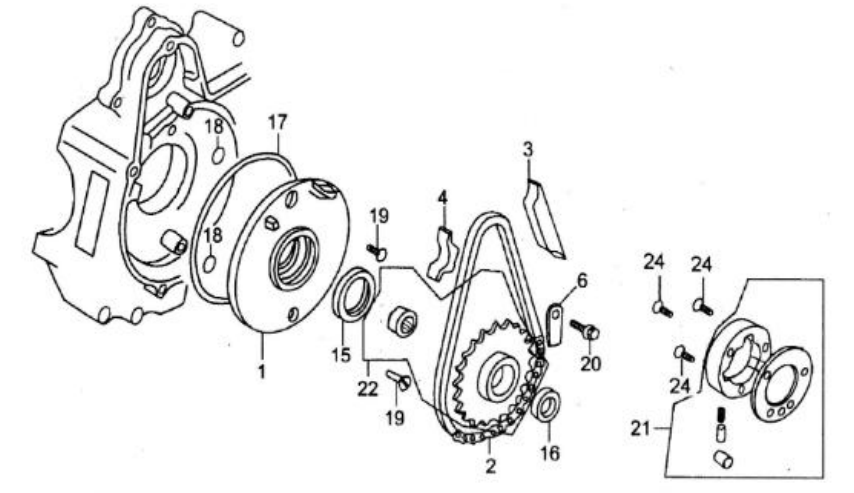

Starting Clutch

NO.	CODE	NAME	QTY.
1	101021-0590	OIL SEPARATE PLATE	1
2	101021-0591	STARTING CHAIN,62T	1
3	101021-0592	STARTER CHAIN GUIDE	1
4	101021-0593	STARTER CHAIN PROTECTOR	1
6	101021-0595	STARTING SPROCKET SETTING PLATE	1
15	101021-0602	OIL SEAL 30×42×4.5	1
16	101021-0603	OIL SEAL 18.9×30×5	1
17	101021-0604	O-RING 107×2	1
18	101021-0605	O-RING 6.8×1.9	2
19	101021-0606	SCREW M6×16	2
20	101021-0607	SCREW M6×12	1
21	101021-0608	START CLUTCH ASSY	1
22	101021-0609	SPROCKET	1
24	101021-0610	SCREW M6×16	3