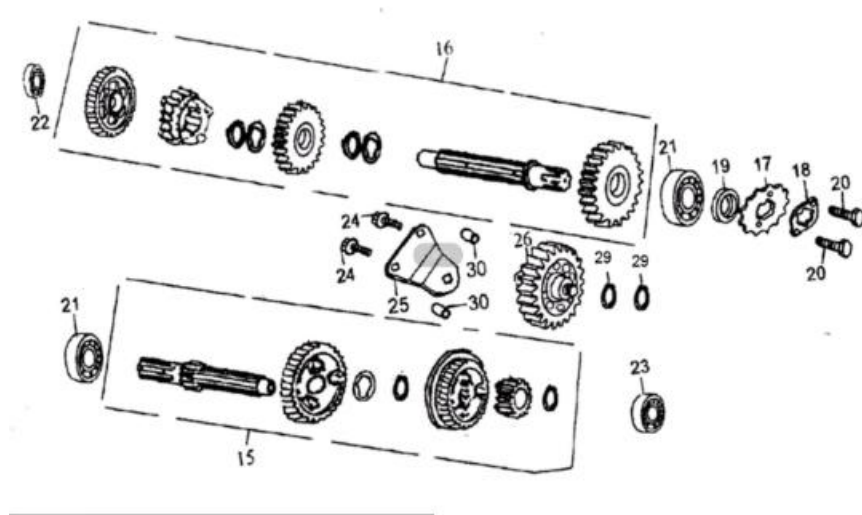

Transmission

NO.	CODE	NAME	QTY.
15	101021-0670	MAIN SHAFT ASSY	1
16	101021-0671	COUNTERSHAFT ASSY	1
17	205004-0009	MAIN SPROCKET	1
18	101021-0673	FIXING PLATE, SPROCKET	1
19	101021-0674	OIL SEAL, COUNTERSHAFT	1
20	101021-0675	BOLT M6×8	2
21	101021-0676	BEARING 6203	2
22	101021-0677	BEARING 6201	1
23	101021-0678	BEARING 6001	1
24	101021-0679	BOLT M6×20	2
25	101021-0680	SUPPORTING PLATE, REVERSE SHAFT	1
26	101021-0681	REVERSE SHAFT SET	1
29	101021-0684	SPLINE WASHER	2
30	101021-0685	DOWEL, SUPPORTING PLATE	2