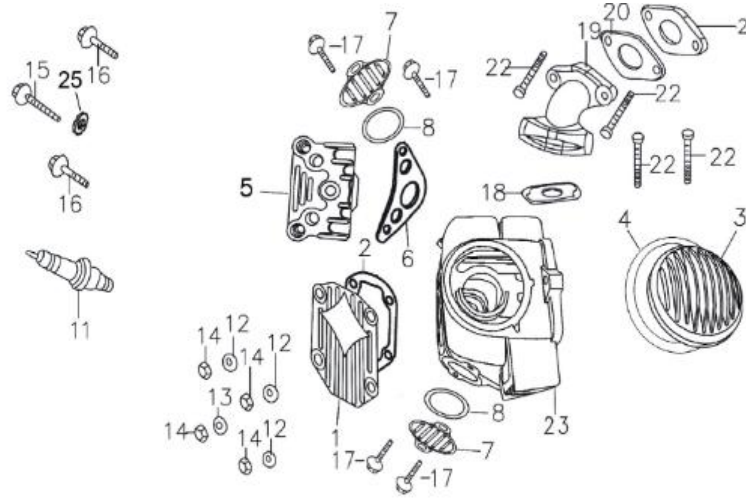

CYLINDER HEAD

No.	Code	Name	Qty.
1	101021-0447	CYLINDER HEAD COVER	1
2	101021-0448	CYLINDER HEAD COVER SEAL PACKING	1
3	101021-0449	CYLINDER HEAD LEFT COVER	1
4	101021-0450	CYLINDER HEAD LEFT COVER SEAL PACKING	1
5	101021-0451	CYLINDER HEAD RIGHT COVER	1
6	101021-0452	CYLINDER HEAD RIGHT COVER SEAL RING	1
7	101021-0453	VALVA COVER	2
8	101021-0454	SEAL FOR INTAKE VALVE	2
11	101021-0457	SPARKING PLUG	1
12	101021-0458	CUSHION RING	3
13	101021-0459	CUSHION RING	1
14	101021-0460	NUT	4
15	101021-0461	BOLT	1
16	101021-0462	SCREW	2
17	101021-0463	PLATE BOLT	4
18	101021-0464	SEAL PACKING FOR THE INTAKE	1
19	101021-0465	INTAKE	1
20	101021-0466	SEAL PACKING	1
21	101021-0467	CARBURETOR SEAL PACKING	1
22	101021-0468	PLATE BOLT	4
23	101021-0469	CYLINDER HEAD ASSY	1
25	101021-0471	Aluminum Washer	1