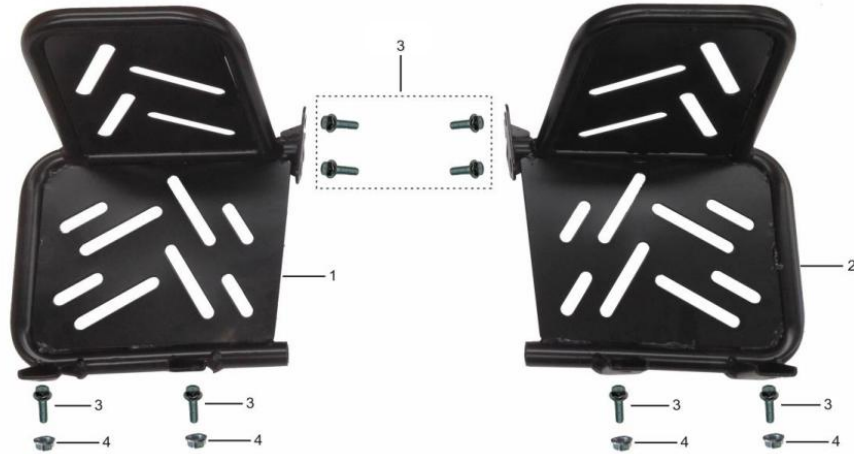

Foot Guard Assy

No.	Code	Name	Model	Qty.
1	567000-0002-01	A125	LEFT FOOTPEG	1
2	567000-0003-01	A125	RIGHT FOOTPEG	1
3	903019-0012-02	ATV	BOLT M8*16	8
3	903019-0012-06	ATV	BOLT M8*16	8
4	903007-0004-02	ATV	NUT M8	4
4	903007-0005		NUT M8	4