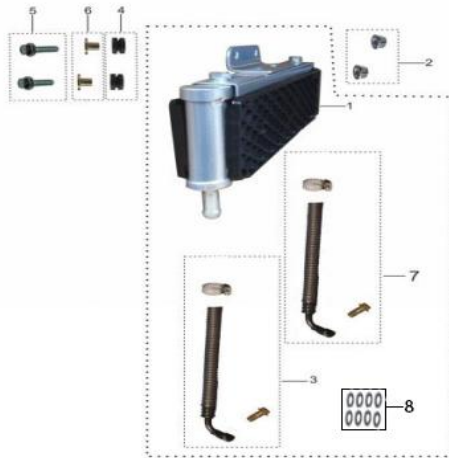

Oil Cooler Assy

No.	Code	Model	Name	Qty.
1	103001-0003	Oil Cooler	OIL COOLER M10*1.25	1
1	103001-0003-02		OIL COOLER M10*1.25	1
2	903006-0002-02	ATV	NUT M6	2
2	903006-0002-06	ATV	NUT M6	2
3	103002-0021		OIL COOLER PIPE A $\Phi 8*14*L190$	1
3	103002-0024		OIL COOLER PIPE A $\Phi 8*14*L190$	1
4	103003-0002		OIL COOLER MOUNTING RUBBER BUSH $\Phi 9*20*10$	2
5	903019-0006		FLANGE BOLT M6*25	2
5	903019-0006-02	ATV	FLANGE BOLT M6*25	2
6	103003-0001		OIL COOLER MOUNTING BUSH $\Phi 6.5*9*10+\Phi 20*2$	2
7	103002-0022		OIL COOLER PIPE B '$\Phi 8*14*L255$	1
7	103002-0025		OIL COOLER PIPE B '$\Phi 8*14*L255$	1
8	103003-0006		WASHER '$\Phi 10*15*2$	8