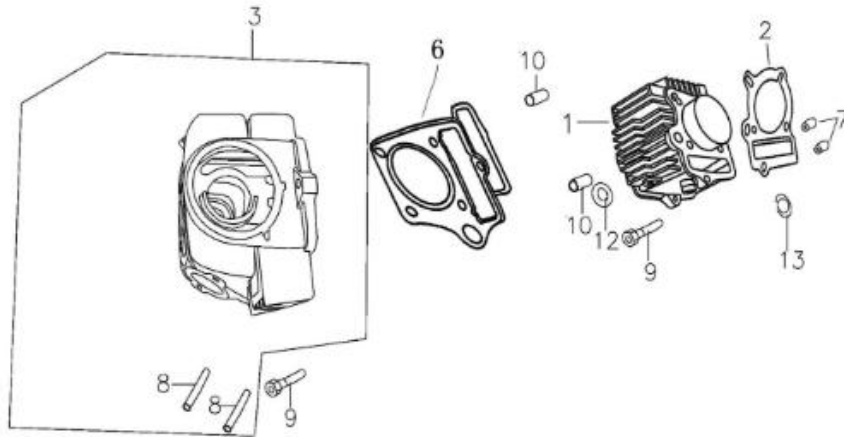

CYLINDER ASSY

No.	Code	Name	Qty.
1	101021-0435	CYLINDER BODY	1
2	101021-0436	CYLINDER BODY SEAL PACKING	1
3	101021-0437	CYLINDER HEAD ASSY	1
6	101021-0440	CYLINDER HEAD SEAL GASKET	1
7	101021-0441	ASSEMBLING PIN 10 ×12	2
8	101021-0442	BOLT M6×35	2
9	101021-0443	BOLT	1
10	101021-0444	ASSEMBLING PIN 10 ×14	2
12	101019-0602	Squire ring	1
13	101021-0445	RECTANGLE SEAL PING	1