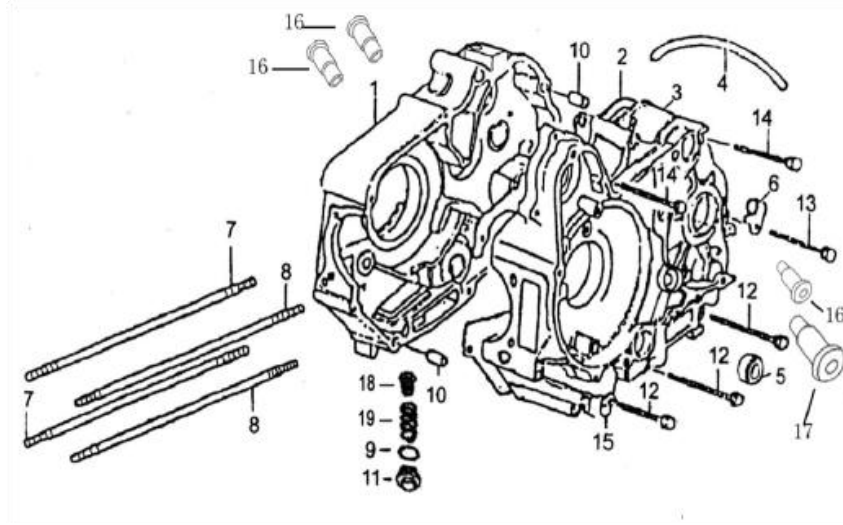

Crankcase

NO.	CODE	NAME	QTY.
1	101021-0619	CRANKCASE SUB-ASSY, RH	1
2	101021-0620	GASKET, CRANKCASE	1
3	101021-0621	CRANKCASE SUB-ASSY, LH	1
4	101021-0622	EXHAUST PIPE	1
5	101021-0623	OIL SEAL 11.6×24×10	1
6	101021-0624	CLAMP	1
7	101021-0625	BOLT A, CYLINDER	2
8	101021-0626	BOLT B, CYLINDER	2
9	101021-0627	SEAL FOR INTAKE VALVE	1
10	101021-0628	DOWER PIN 10×14	2
11	101021-0629	VALVA COVER	1
12	101021-0630	CROWN BOLT M6×65	3
13	101021-0631	CROWN BOLT M6×50	1
14	101021-0632	CROWN BOLT M6×60	2
15	101021-0633	PIPE CLAMP	1
16	101021-0634	RUBBER DAMPING SLEEVE (SHORT)	3
17	101021-0635	RUBBER DAMPING SLEEVE (LONG)	1
18	101021-0636	OIL GAUZE FILTER	1
19	101021-0637	SPRING	1