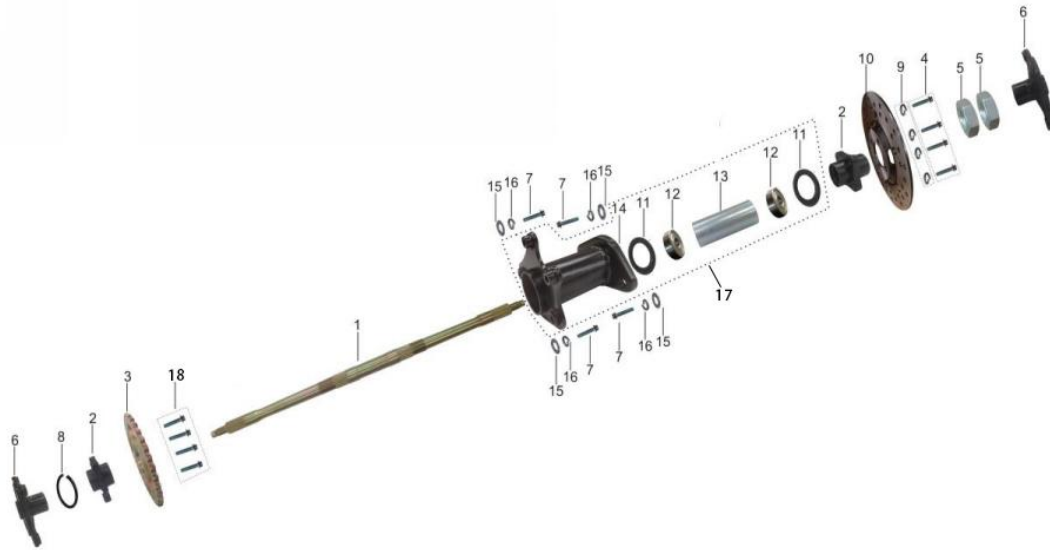

Rear Axle Assy

No.	Code	Model	Name	Qty
1	505001-0014-02	AU150	REAR AXLE	1
2	205003-0005	A125	REAR SPROCKET BASE 4-M8/Φ36*11+Φ37*6	2
3	205001-0016	A125	REAR SPROCKET 428/45	1
4	903019-0012-02	ATV	BOLT M8*16	4
4	903019-0012-06	ATV	BOLT M8*16	4
5	903008-0017	ATV	NUT M33*1.5	2
6	402003-0020	AT110	REAR HUB 24T/110 M10*30*1.25*4	2
7	903019-0025	ATV	FLANGE BOLT M12*30*1.25	4
7	903019-0025-02	ATV	FLANGE BOLT M12*30*1.25	4
8	903004-0002	ATV	BAFFLE RING Φ31*3	1
9	903001-0003		SPRING WASHER Φ8*13*2	4
9	903001-0003-02	ATV	SPRING WASHER Φ8*13*2	4
10	405001-0019	A125	REAR BRAKE DISC 'Φ41*Φ200	1
11	908001-0011	ATV	OIL SEAL TC62X42X8	2
12	907001-0011	ATV	BEARING 6007-2RS C&U	2
13	901003-0011	A125	INNER TUBE Φ36*42*L114	1
14	564000-0004-01	A125	REAR AXLE	1
15	903002-0010		FLAT WASHER Φ12*24*2	4
15	903002-0010-03	ATV	FLAT WASHER Φ12*24*2	4
16	903001-0006	ATV	SPRING WASHER Φ12*20*3	4
16	903001-0006-02	ATV	SPRING WASHER Φ12*20*3	4
17	C90004-0026		REAR AXLE ASSY	1
18	903019-0013-02	ATV	BOLT M8*20	4
18	903019-0013-06	ATV	BOLT M8*20	4