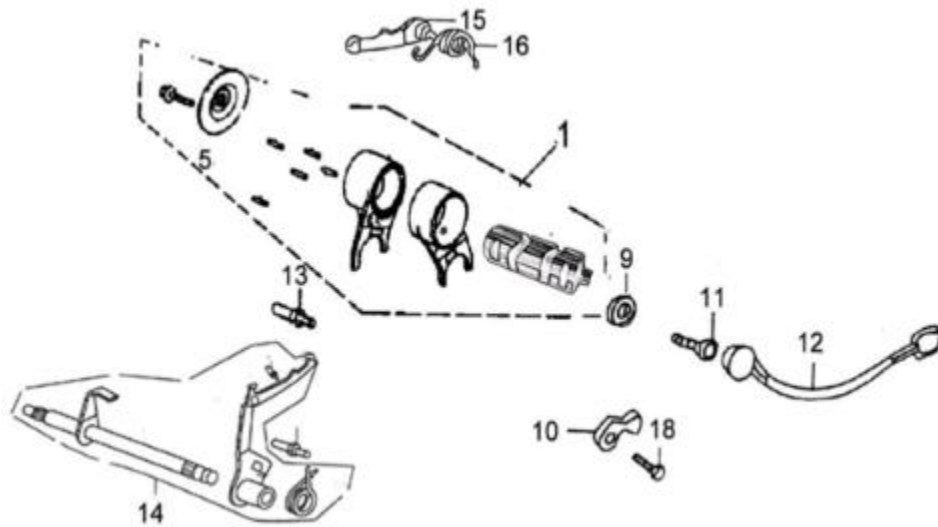

Gearshift

NO.	CODE	NAME	QTY.
1	101021-0686	FORK(I)	1
9	101021-0694	SHAFT,GEARSHIFT	1
10	101021-0695	SWITCH PRESSBOARD	1
11	101021-0696	SPRING,SHIFTER	1
12	101021-0697	BACK SPRING,GEARSHIFT SHAFT	1
13	101021-0698	SHIFT RETURN SPRING PIN	1
14	101021-0699	ROLLER $\Phi 3 \times 8.5$	1
15	101021-0700	GEAR INDICATING CONTACTOR SET	1
16	101021-0701	GEARSHIFT INDICATOR(II)	1
18	101021-0702	SCREW M6$\times$12	1